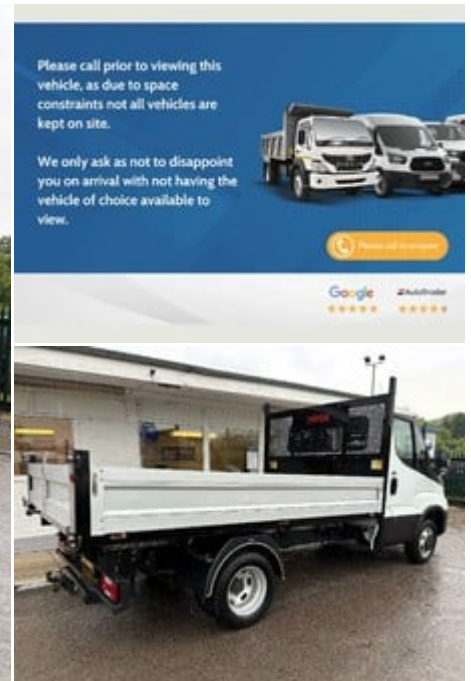

## 2021 (71) Iveco Daily 35C14B Business Single Cab Tipper

£24,990  
+ VAT