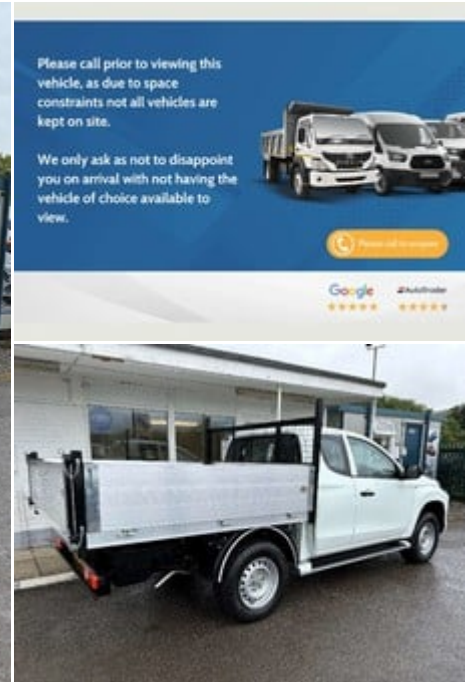

ideal commercials

Warnford Road, West Meon, Petersfield, Hampshire, GU32 1JN

2020 (70) Mitsubishi L200 4Life Club Cab DI-D
4WD Tipper

£21,990
+ VAT

Technical Data

Year: **2020 (70)**
Mileage: **63,998 miles**
Euro Status: **6**
Engine Size: **2.3L**
Transmission: **Manual**
Fuel Type: **Diesel**
Colour: **White**
Tax Rate: **£335 per year**
Seats: **4**
CO2: **198 g/km**

Description

Ideal Commercials present this 2020 Mitsubishi L200 4Life Club Cab Tipper finished in Polar White. This one owner vehicle is fitted with Mitsubishi's 2.4 DI-D 150ps Euro 6 Engine and 6 Speed Gearbox and has covered 63998 Miles and is supplied with Mitsubishi Service History and Main Dealer Warranty until September 2025. Inside you will find Air Conditioning, Bluetooth Phone and Media Connectivity, FM Radio with USB Connectivity, Selectable Four Wheel Drive with Rear Differential Lock, Driver Passenger Air Bag, Electric Windows, Electrically Adjustable Wing Mirrors, Cloth Upholstery with Single Front Seats and Rear Jump Seats. Externally you will find a New Alloy Tipping Body, Remote Cent...