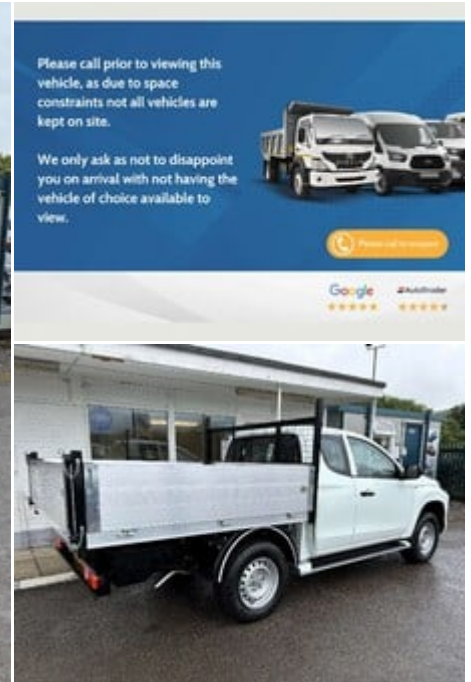

# ideal commercials

Warnford Road, West Meon, Petersfield, Hampshire, GU32 1JN

2020 (70) Mitsubishi L200 4Life Club Cab DI-D  
4WD Tipper

£21,990  
+ VAT

## Technical Data

Year: **2020 (70)**  
Mileage: **63,998 miles**  
Euro Status: **6**  
Engine Size: **2.3L**  
Transmission: **Manual**  
Fuel Type: **Diesel**  
Colour: **White**  
Tax Rate: **£335 per year**  
Seats: **4**  
CO2: **198 g/km**

## Description

Ideal Commercials present this 2020 Mitsubishi L200 4Life Club Cab Tipper finished in Polar White. This one owner vehicle is fitted with Mitsubishi's 2.4 DI-D 150ps Euro 6 Engine and 6 Speed Gearbox and has covered 63998 Miles and is supplied with Mitsubishi Service History and Main Dealer Warranty until September 2025. Inside you will find Air Conditioning, Bluetooth Phone and Media Connectivity, FM Radio with USB Connectivity, Selectable Four Wheel Drive with Rear Differential Lock, Driver Passenger Air Bag, Electric Windows, Electrically Adjustable Wing Mirrors, Cloth Upholstery with Single Front Seats and Rear Jump Seats. Externally you will find a New Alloy Tipping Body, Remote Cent...