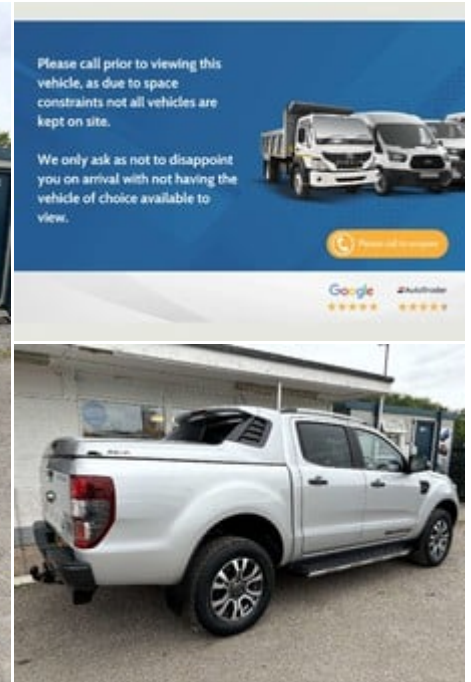

ideal commercials

Warnford Road, West Meon, Petersfield, Hampshire, GU32 1JN

2020 (70) Ford Ranger Wildtrak 213 ps 4x4 Auto
4WD - Hardtop Toneau Cover

£22,990
+ VAT

Technical Data

Year: **2020 (70)**
 Mileage: **44,401 miles**
 Euro Status: **6**
 Engine Size: **2.0L**
 Transmission: **Automatic**
 Fuel Type: **Diesel**
 Colour: **Silver**
 Tax Rate: **£335 per year**
 Seats: **5**
 CO2: **204 g/km**

Specification

18in Alloy Wheels - 8in Boulder Grey-Machined	2 Key Fobs
ABS - ESP and Roll-Over Mitigation	Airbags - Curtain
Airbags - Driver and Front Passenger	Airbags - Drivers Knee Bolster
Airbags - Front Side	Body Coloured Plastic Front Bumpers
Boulder Grey Exterior Door Handle	Boulder Grey Exterior Mirror Finish
Boulder Grey Radiator Grille	Boulder Grey Step Design Rear Bumper
Cargo Box Power Point Plug	Chrome Lift -Decklid Handle
Collision Mitigation System	Cruise Control with ASLD -AEB and ISA
Day-Night Inside Mirror	Daytime Running Lamps
Double Locking Power Door Lock with Flip Key	Driver Seat Back Mounted Map Pocket

Description

Ideal Commercials present this 2020 Ford Ranger Wildtrak Double Cab 4x4 Pickup finished in Moondust Silver. This two

owner vehicle is fitted with Ford's 2.0 Tdci Bi-Turbo 213ps Euro 6 Engine and 10 Speed Automatic Gearbox and has covered only 44401 Miles and is supplied with Ford Main Dealer Service History and 3 Months Warranty. Inside you will find Satellite Navigation, Dual Zone Climate Controlled Air Conditioning, Bluetooth Phone and Media Connectivity, Rear Parking Camera, DAB/FM Radio with CD Player Apple Car Play, Cruise Control, Heated Front Seats, Automatic Headlights, Rain Sensing Wipers, Quickclear Heated Windscreen, 230v Power Invertor, Electric Front Rear Windows, Electrical...