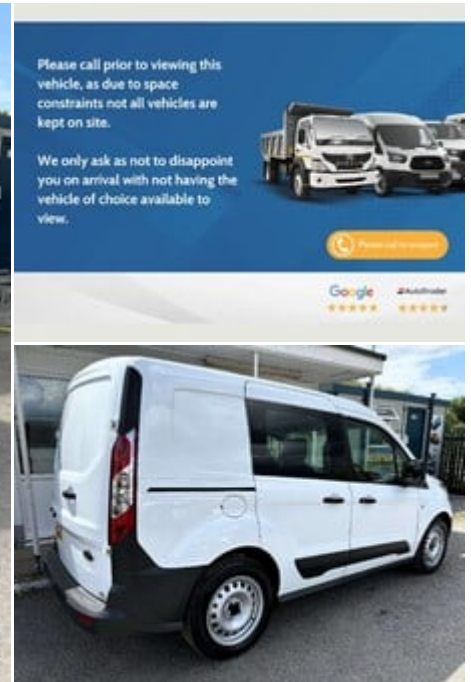

ideal commercials

Warnford Road, West Meon, Petersfield, Hampshire, GU32 1JN

2014 (14) Ford Transit Connect L1 95 ps Double
Cab in Van - Direct from Hampshire Fire &
Rescue

£10,990
+ VAT

Technical Data

Year: **2014 (14)**
Mileage: **58,003 miles**
Wheel Base: **Short**
Euro Status: **5**
Engine Size: **1.6L**
Transmission: **Manual**
Fuel Type: **Diesel**
Colour: **White**
Tax Rate: **£335 per year**
Seats: **5**

Specification

5 seats
Euro 5
Electric Front Windows
Power Steering
USB Connectivity
Full Service History
Bluetooth
Adjustable Steering Column
FM Radio
Steering Wheel Audio Controls

Description

Ideal Commercials present this 2014 Ford Transit Connect 220 L1 Double Cab in Van finished in Frozen White. This one owner, Direct from Hampshire Fire Service vehicle is fitted with Ford's 1.6 Tdci 95ps Euro 5 Engine and 5 Speed Gearbox and has covered 58003 Miles and is supplied with a Full Service History and 3 Months Warranty. Inside you will find Bluetooth Phone and Media Connectivity, DAB/FM Radio with USB Connectivity, Electric Windows, Adjustable Steering Column, Cloth Upholstery with Single Front Passenger Seat, and a 3 Seat 60/40 Folding Rear Bench with Isofix Mountings. Externally you will find Remote Central Locking, Twin Glazed Side Loading Doors and Solid Barn Doors leading to a...