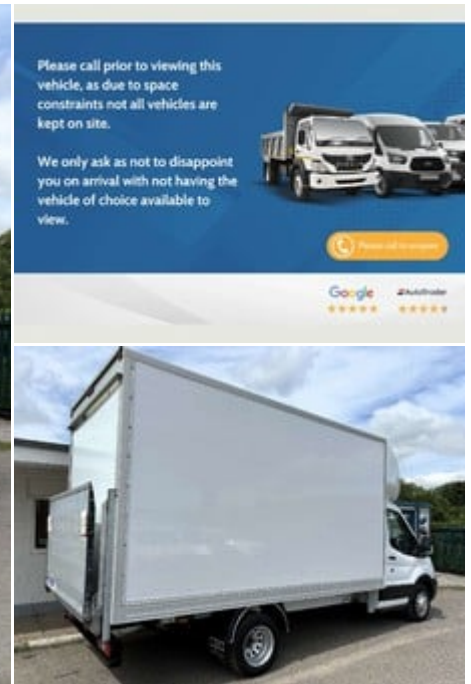

ideal commercials

Warnford Road, West Meon, Petersfield, Hampshire, GU32 1JN

2022 (22) Ford Transit 350 Drw L4 130 ps Luton
with Tail Lift

£24,990
+ VAT

Please call prior to viewing this vehicle, as due to space constraints not all vehicles are kept on site.

We only ask as not to disappoint you on arrival with not having the vehicle of choice available to view.

Technical Data

Year: **2022 (22)**
Mileage: **22,607 miles**
Euro Status: **6**
Engine Size: **2.0L**
Transmission: **Manual**
Fuel Type: **Diesel**
Colour: **White**
Tax Rate: **£335 per year**
Seats: **3**
CO2: **278 g/km**

Description

Ideal Commercials present this 2022 Ford Transit 350 Drw Leader L4 Luton Truck finished in Frozen White. This one owner vehicle is fitted with Ford's 2.0 Tdci 130ps Euro 6 Engine and 6 Speed Gearbox and has covered only 22607 Miles and is supplied with a Full Service History and Ford Manufacturers Warranty until March 2025. Inside you will find Bluetooth Phone and Media Connectivity, DAB/FM Radio with USB Connectivity, Electric Windows, Reach and Rake Adjustable Steering Column, Height Adjustable Drivers Seat with Arm Rest and Dual Passenger Seat with stowage below. Externally you will find Dual Rear Wheels, Remote Central Locking, 500kgs Capacity Column Tail Lift, and Roller Shutter Rear...