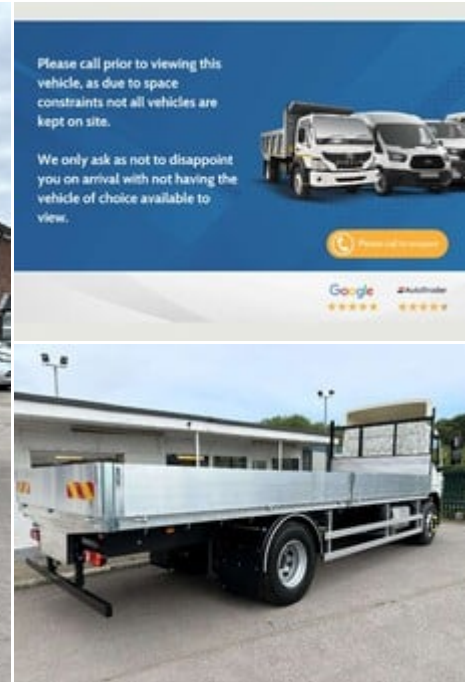

ideal commercials

Warnford Road, West Meon, Petersfield, Hampshire, GU32 1JN

2019 (68) DAF LF 6.7 280 FA 18T Scaffold Lorry -
24ft Body - Manual / Air Suspension

£36,990
+ VAT

Technical Data

Year: **2019 (68)**

Mileage: **116,854 miles**

Euro Status: **6**

Engine Size: **6.7L**

Transmission: **Manual**

Fuel Type: **Diesel**

Colour: **White**

Tax Rate: **£335 per year**

Seats: **2**