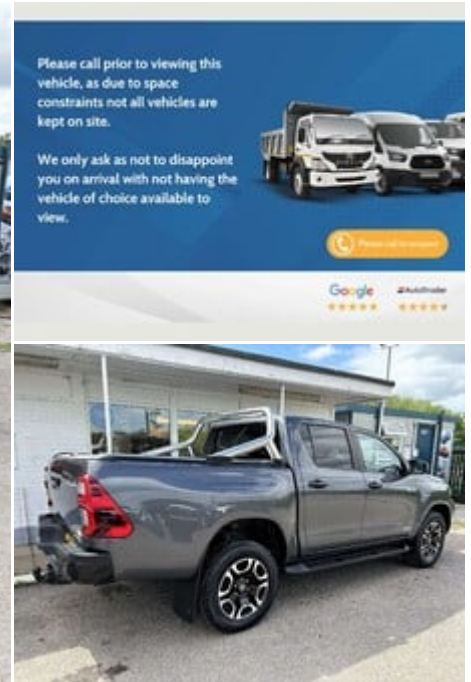

## 2021 (21) Toyota Hilux Invincible D-4D 4WD Double Cab Auto with Roller Shutter

£29,990  
+ VAT

### Technical Data

Year: **2021 (21)**  
Mileage: **16,915 miles**  
Euro Status: **6**  
Engine Size: **2.4L**  
Transmission: **Automatic**  
Fuel Type: **Diesel**  
Colour: **Grey**  
Tax Rate: **£335 per year**  
Seats: **5**  
CO2: **237 g/km**

### Description

Ideal Commercials present this 2021 Toyota Hilux Invincible Double Cab 4x4 Pickup finished in Decuma Grey. This two owner vehicle is fitted with Toyota's 2.4 D-4D 150ps Euro 6 Engine and 6 Speed Automatic Gearbox and has covered only 16915 Miles and is supplied with a Full Service History and Remainder of Toyota Manufacturers Warranty until March 2026. Inside you will find Climate Controlled Air Conditioning, Bluetooth Phone and Media Connectivity, DAB/FM Radio with Mirror Link for Apple Car Play, Heated Front Seats, Cruise Control, Rear Differential Lock, Automatic Headlights, Electric Front and Rear Windows, Electrically Adjustable Heated Power Folding Mirrors, Adjustable Steering Colum...