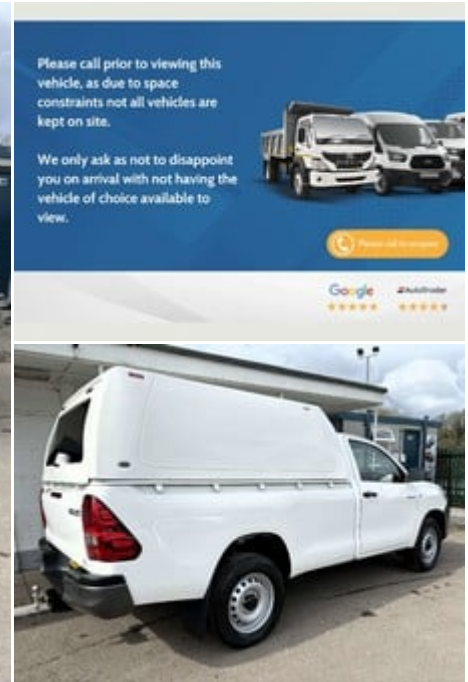

ideal commercials

Warnford Road, West Meon, Petersfield, Hampshire, GU32 1JN

2019 (69) Toyota Hilux 2.4 Active D-4D 4WD
Single Cab 4WD

£22,490
+ VAT

Technical Data

Year: **2019 (69)**
Mileage: **7,365 miles**
Euro Status: **6**
Engine Size: **2.4L**
Transmission: **Manual**
Fuel Type: **Diesel**
Colour: **White**
Tax Rate: **£335 per year**
Seats: **2**
CO2: **174 g/km**

Specification

VSC - Vehicle Stability Control
USB Connector
Cabin Protection Deck Frame
Front Mudguards
Follow Me Home Headlights
Electric Windows - Front
Cooler in Upper Glovebox
Bluetooth Connectivity
BA - Brake Assist
Auto Headlights
Underbody Protection Cover
Trailer Sway Control - TSC
Front Passenger Airbag Detector
Front 12V Power Outlet
Emergency Brake-Light Signal - EBS - Hazard Type
Daytime Running Lights
Front Passenger Airbag On-Off Switch
Black Bumper
Aux-In Connector
Anti Lock Braking System - ABS with Electronic Brake-Force Distribution - EBD

Description

Ideal Commercials present this 2019 Toyota Hilux Active Single Cab 4x4 Pickup finished in White. This one owner vehicle is fitted with Toyota's 2.4 D-4D 150ps Euro 6 Engine and 6 Speed Gearbox and has covered only 7365 Miles and is supplied with Toyota Service History and 3 Months Warranty. Inside you will find Air Conditioning, Bluetooth Phone and Media Connectivity, FM Radio with USB Connectivity, Automatic Headlights, Electric Windows, Electrically Adjustable Wing Mirrors, and Rear Differential Lock. Externally you will find a Towbar with Electrics, Remote Central Locking, and a Truckman High