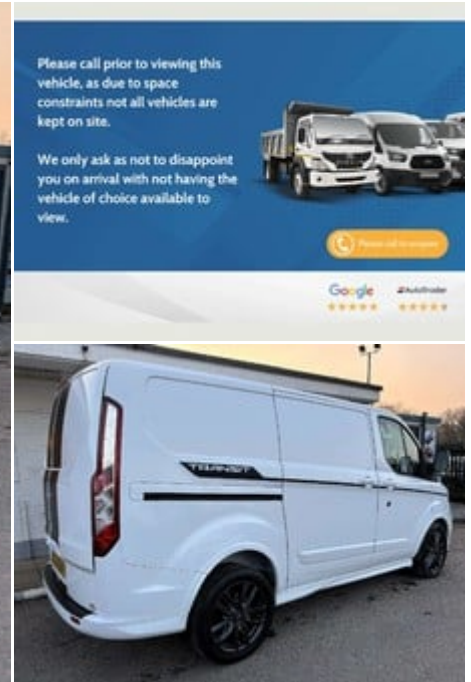

ideal commercials

Warnford Road, West Meon, Petersfield, Hampshire, GU32 1JN

2022 (22) Ford Transit Custom 290 L1 Sport 185
ps Auto - Twin Doors & Tailgate

£34,490
+ VAT

Technical Data

Year: **2022 (22)**
 Mileage: **7,482 miles**
 Euro Status: **6**
 Engine Size: **2.0L**
 Transmission: **Automatic**
 Fuel Type: **Diesel**
 Colour: **White**
 Tax Rate: **£335 per year**
 Seats: **3**
 CO2: **215 g/km**

Specification

180 Degree Rear Cargo Check Arms	18in Alloy Wheels - Style 1 LR1
2 Interior Grab Handles	2 Key Fobs
3 Button Key Fob	8 Way Adjustable Drivers Seat with Armrest
ABS and ESP Plus	Automatic Headlights - Follow Me Home
Automatic Headlights with Rain Sensing Wipers	Body Colour Rear Bumper
Body Coloured Exterior Mirror Finish	Body Coloured Lift - Decklid Exterior Handles
Body Coloured Plastic Front Bumpers	Bodyside Mouldings - Body Colour
Bottle Holder - Twin 2 litre Bottle Capacity - Facia-Mounted	Bulkhead - Full Steel with Load Through Hatch
Coloured Grille with 3 Base Bars	Coloured Grille with 3 Leader Bars
Complete Rear Trim Board	Configurable Unlocking - Config 1

Description

Ideal Commercials present this 2022 Ford Transit Custom 290 L1 Sport Panel Van finished in Frozen White. This one owner

vehicle is fitted with Ford's 2.0 Tdci 185ps Euro 6 Engine and 6 Speed Automatic Gearbox and has covered only 7482 Miles and is supplied with a Full Service History and Ford Manufacturers Warranty until April 2025. Inside you will find Satellite Navigation, Rear Parking Camera, Auto High Beam Headlights, Air Conditioning, Adaptive Cruise Control, Heated Half Leather Upholstery, Bluetooth Phone Media Connectivity, DAB/FM Radio with Apple Car Play/Android Auto, Quickclear Heated Windscreen, Automatic Headlights and Wipers, Electric Windows, Electrically Adjustable Heated ...