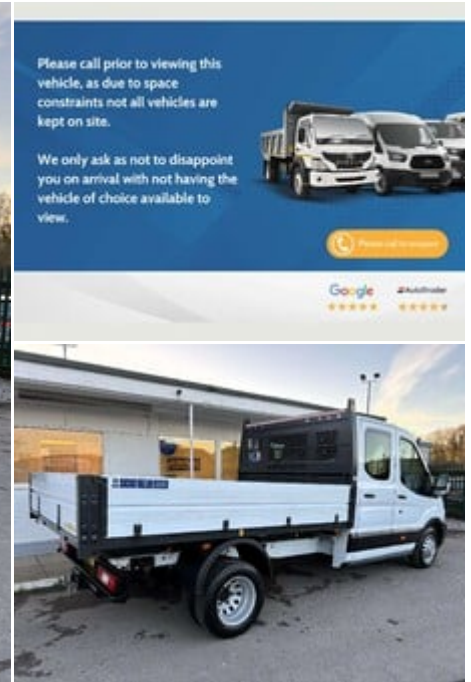

# ideal commercials

Warnford Road, West Meon, Petersfield, Hampshire, GU32 1JN

2019 (69) Ford Transit 350 Drw L3 Crew Cab  
130 ps One Stop Tipper

£19,990  
+ VAT

## Technical Data

Year: **2019 (69)**  
Mileage: **31,734 miles**  
Euro Status: **6**  
Engine Size: **2.0L**  
Transmission: **Manual**  
Fuel Type: **Diesel**  
Colour: **White**  
Tax Rate: **£335 per year**  
Seats: **7**  
CO2: **205 g/km**

## Description

Ideal Commercials present this 2019 Ford Transit 350 L3 Drw Crew Cab Tipper finished in Frozen White. This two owner vehicle is fitted with Ford's 2.0 Tdci 130ps Euro 6 Engine and 6 Speed Gearbox and has covered only 31734 Miles and is supplied with a Full Service History and 3 Months Warranty. Inside you will find Bluetooth Phone Media Connectivity, DAB/FM Radio with USB Connectivity, Electric Windows, Electric Windows, Reach Rake Adjustable Steering Column, Height Adjustable Drivers Seat with Arm Rest and Dual Passenger Seat, and a 4 Seat Rear Bench with stowage below. Externally you will find Dual Rear Wheels, One Stop Tipping Body, Towbar with Electrics and Remote Central Locking. ...