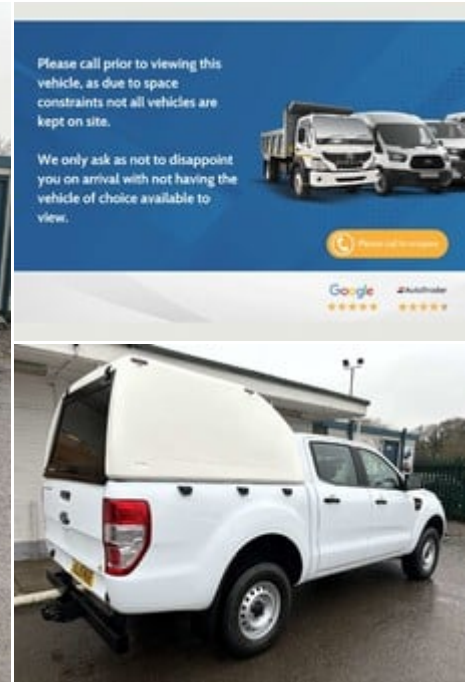

ideal commercials

Warnford Road, West Meon, Petersfield, Hampshire, GU32 1JN

2019 (19) Ford Ranger 2.2 Tdci XL 4x4 Double
Cab - Air Con - Direct from MOD

£17,990
+ VAT

Technical Data

Year: **2019 (19)**
Mileage: **37,428 miles**
Euro Status: **6**
Engine Size: **2.2L**
Transmission: **Manual**
Fuel Type: **Diesel**
Colour: **White**
Tax Rate: **£335 per year**
Seats: **5**
CO2: **171 g/km**

Specification

USB Connection
Trip Computer
Traction Control - TC
Thatcham Category 1 Alarm
Electronic High and Low Range Selection
Two 12V Power Socket
Trailer Sway Control
Tie-Down Hooks
Courtesy Light - Overhead with Theatre-Style Dimming
Electric Windows - Front and Rear with One Touch Drivers

Description

Ideal Commercials present this 2019 Ford Ranger XL 4x4 Double Cab Pickup Truck finished in Frozen White. This one owner, Direct from MOD vehicle is fitted with Ford's 2.2 Tdci 160ps Euro 6 Engine and 6 Speed Gearbox and has covered only 37428 Miles and is supplied with a Full Service History and 3 Months Warranty. Inside you will find Air Conditioning, Bluetooth Phone and Media Connectivity, DAB/FM Radio with USB Connectivity, Quickclear Heated Windscreen, Selectable Four Wheel Drive, Electric Front and Rear Windows, Electrically Adjustable Wing Mirrors, Reach and Rake Adjustable Steering Column, Height Adjustable Drivers Seat, Single Passenger Seat and a 3 Bench Rear Seat. Externally you...