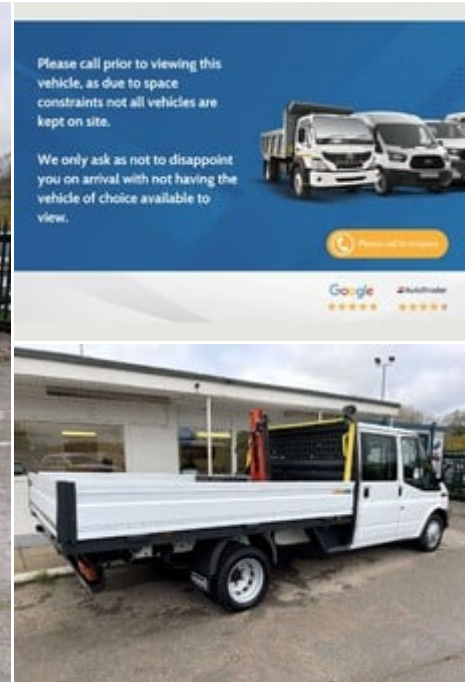

ideal commercials

Warnford Road, West Meon, Petersfield, Hampshire, GU32 1JN

2011 (61) Ford Transit 350 Drw Crew Cab
Dropside Truck with Palfinger PC1500

£16,990
+ VAT

Technical Data

Year: **2011 (61)**
Mileage: **53,379 miles**
Euro Status: **5**
Engine Size: **2.4L**
Transmission: **Manual**
Fuel Type: **Diesel**
Colour: **White**
Tax Rate: **£335 per year**
Seats: **6**

Description

Ideal Commercials present this 2011 Ford Transit 350 Ef Double Cab Dropside finished in Frozen White. This two owner vehicle is fitted with Ford's 2.2 Tdci Euro 5 Engine and 6 Speed Gearbox and has covered 53379 Miles and is supplied Fully Serviced and with 3 Months Warranty. Inside you will find CD Player with FM Radio & Aux Connectivity, Electric Windows, Height Adjustable Drivers Seat with Arm Rest, Dual Passenger Seat, and a 3 Sear Rear Bench. Externally you will find Dual Rear Wheels, One Stop Body, and Palfinger PC1500 Crane Mounted Behind the Cab. To save your time we offer a UK Mainland Delivery Service to help with those busy days. Vehicle supplied HPI Clear with Certificate for...