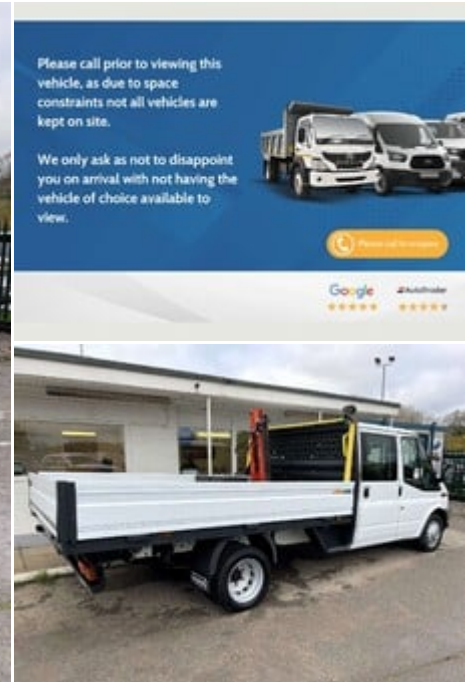

ideal commercials

Warnford Road, West Meon, Petersfield, Hampshire, GU32 1JN

2011 (61) Ford Transit 350 Drw Crew Cab
Dropside Truck with Palfinger PC1500

£16,990
+ VAT

Technical Data

Year: **2011 (61)**
Mileage: **53,379 miles**
Wheel Base: **Long**
Euro Status: **5**
Engine Size: **2.4L**
Transmission: **Manual**
Fuel Type: **Diesel**
Colour: **Frozen White**
Tax Rate: **£335 per year**
Seats: **6**

Specification

Palfinger Crane	Euro 5
Double Rear Wheels	CD Player
Electric Front Windows	6 Seater
Power Steering	FM Radio
Steering Wheel Audio Controls	Aux Audio Input

Description

Ideal Commercials present this 2011 Ford Transit 350 Ef Double Cab Dropside finished in Frozen White. This two owner vehicle is fitted with Ford's 2.2 Tdci Euro 5 Engine and 6 Speed Gearbox and has covered 53379 Miles and is supplied Fully Serviced and with 3 Months Warranty. Inside you will find CD Player with FM Radio & Aux Connectivity, Electric Windows, Height Adjustable Drivers Seat with Arm Rest, Dual Passenger Seat, and a 3 Sear Rear Bench. Externally you will find Dual Rear Wheels, One Stop Body, and Palfinger PC1500 Crane Mounted Behind the Cab. To save your time we offer a UK Mainland Delivery Service to help with those busy days. Vehicle supplied HPI Clear with Certificate for...