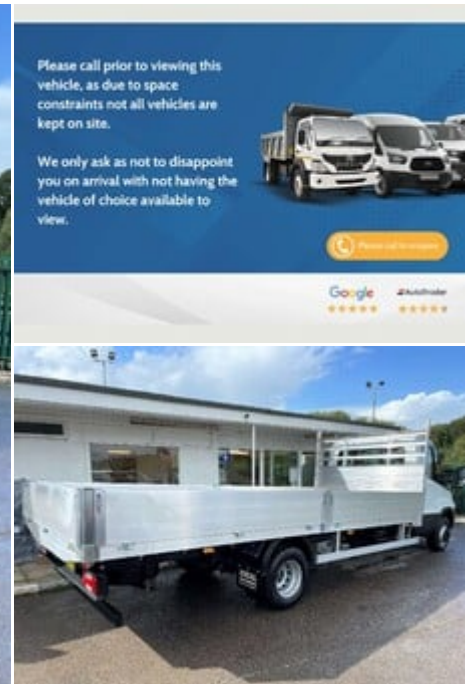

ideal commercials

Warnford Road, West Meon, Petersfield, Hampshire, GU32 1JN

2019 (19) Iveco Daily 70c18 3.0 Dropside Truck

£39,990
+ VAT

Technical Data

Year: **2019 (19)**
Mileage: **34,044 miles**
Euro Status: **6**
Engine Size: **3.0L**
Transmission: **Manual**
Fuel Type: **Diesel**
Colour: **White**
Tax Rate: **£335 per year**
Seats: **3**
CO2: **234 g/km**

Description

Ideal Commercials present this 2019 Iveco Daily 72C18 4900wb Single Cab Dropside Truck finished in White. This one owner vehicle is fitted with Iveco's 3.0 Turbo Diesel 180ps Euro 6 Engine and 6 Speed Gearbox and has covered only 34044 Miles and is supplied Fully Serviced and with 3 Months Drive Train Warranty. Inside you will find Air Conditioning, Bluetooth Phone and Media Connectivity, CD Player with FM Radio, Lane Departure Warning, Digital Tachograph, Electric Windows, Electrically Adjustable Heated Wing Mirrors, Height Adjustable Drivers Seat and Dual Passenger Seat with stowage below. Externally you will find a New Alloy 5.5m Internal Length Double Dropside Body, Combination Rear ...