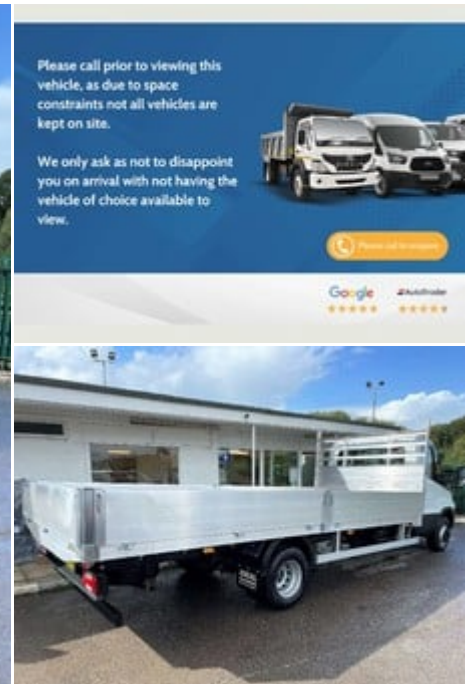

ideal commercials

Warnford Road, West Meon, Petersfield, Hampshire, GU32 1JN

2019 (19) Iveco Daily 70c18 3.0 Dropside Truck

£39,990
+ VAT

Technical Data

Year: **2019 (19)**
Mileage: **34,044 miles**
Euro Status: **6**
Engine Size: **3.0L**
Transmission: **Manual**
Fuel Type: **Diesel**
Colour: **White**
Seats: **3**
CO2: **234 g/km**

Specification

Without Tyre Repair kit	Without Tow Hook
Without Gearbox Side PTO	Wide Wheel Arch
Trip Computer	Suspended Driver Seat with Lumbar Support
Split - Wide Angle Rear View Mirror	Spare Wheel and Tyre
Acoustic Comfort Kit	Central Exhaust Pipe
Bulkhead - Full Steel Unglazed	Body Builder Provision
Body Builder Connector	Black Dashboard
Alternator 220A	Airbags - Drivers and Seatbelt Pre-Tensioners
Air Conditioning Compressor - 170cc	Air Conditioning - Manual
Colour TFT Cluster KMH	AEBS and City Brake

Description

Ideal Commercials present this 2019 Iveco Daily 72C18 4900wb Single Cab Dropside Truck finished in White. This one owner vehicle is fitted with Iveco's 3.0 Turbo Diesel 180ps Euro 6 Engine and 6 Speed Gearbox and has covered only 34044 Miles and is supplied Fully Serviced and with 3 Months Drive Train Warranty. Inside you will find Air Conditioning, Bluetooth Phone and Media Connectivity, CD Player with FM Radio, Lane Departure Warning, Digital Tachograph, Electric Windows, Electrically Adjustable Heated Wing Mirrors, Height Adjustable Drivers Seat and Dual Passenger Seat with stowage below. Externally you will find a New Alloy 5.5m Internal Length Double Dropside Body, Combination Rear ...