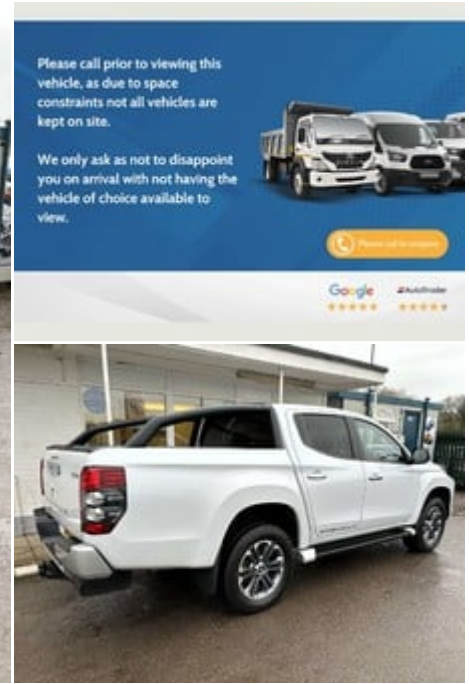

ideal commercials

Warnford Road, West Meon, Petersfield, Hampshire, GU32 1JN

2020 (20) Mitsubishi L200 2.3 L200 Barbarian X £26,990
DI-D Auto 4WD

Technical Data

Year: **2020 (20)**
Mileage: **42,778 miles**
Euro Status: **6**
Engine Size: **2.3L**
Transmission: **Automatic**
Fuel Type: **Diesel**
Colour: **White**
Tax Rate: **£335 per year**
Seats: **5**
CO2: **206 g/km**

Specification

12V Accessory Socket - Front	18in Alloy Wheels
2nd Row ISO-Fix Child Seat Mountings - x2	360 Degree Camera
4WD Drivetrain Mode Indicator	8-way Electric Drivers Seat
ABS with EBD	Active Stability and Traction Control
Aerial - Roof Mounted	Air Outlet Trim - Silver
Airbags - Front - Side - Curtain and Knee	Airbags - Front Passenger Deactivation Switch
Alarm - Thatcham Cat 1	Android Auto Supported
Apple CarPlay Supported	Armrest - Front Centre with Storage Box
Average Fuel Consumption Display	Barbarian X Decal Kit
Barbarian X Mat Set	Black Rear Bar

Description

Ideal Commercials present this 2020 ****No VAT**** Mitsubishi L200 Barbarian X Double Cab Pickup Truck finished in White Diamond Pearl. This Pickup is fitted with Mitsubishi's 2.3 Di-D Turbo Charged Euro 6 Engine and 6 Speed Automatic Gearbox and has covered 42778 Miles and is supplied with a Full Service History and Mitsubishi Manufacturers Warranty until May 2025. Inside you will find Leather Upholstery, Dual Zone Climate Controlled Air Conditioning, Bluetooth Phone and Media