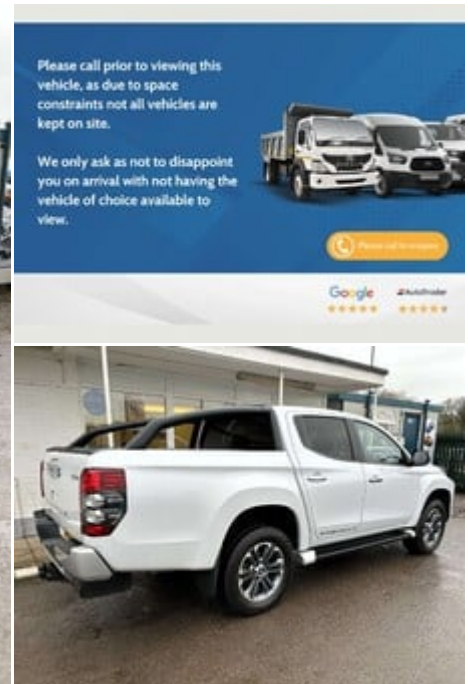

ideal commercials

Warnford Road, West Meon, Petersfield, Hampshire, GU32 1JN

2020 (20) Mitsubishi L200 2.3 L200 Barbarian X
DI-D Auto 4WD

£22,990

Technical Data

Year: **2020 (20)**
Mileage: **42,778 miles**
Euro Status: **6**
Engine Size: **2.3L**
Transmission: **Automatic**
Fuel Type: **Diesel**
Colour: **White**
Tax Rate: **£335 per year**
Seats: **5**
CO2: **206 g/km**

Specification

12V Accessory Socket - Front	18in Alloy Wheels
2nd Row ISO-Fix Child Seat Mountings - x2	360 Degree Camera
4WD Drivetrain Mode Indicator	8-way Electric Drivers Seat
ABS with EBD	Active Stability and Traction Control
Aerial - Roof Mounted	Air Outlet Trim - Silver

Description

Ideal Commercials present this 2020 ****No VAT**** Mitsubishi L200 Barbarian X Double Cab Pickup Truck finished in White Diamond Pearl. This Pickup is fitted with Mitsubishi's 2.3 Di-D Turbo Charged Euro 6 Engine and 6 Speed Automatic Gearbox and has covered 42778 Miles and is supplied with a Full Service History and Mitsubishi Manufacturers Warranty until May 2025. Inside you will find Leather Upholstery, Dual Zone Climate Controlled Air Conditioning, Bluetooth Phone and Media Connectivity, DAB/FM Radio with Apple Car Play, Surround Camera System, Heated Steering Wheel, Auto Headlights and Wipers, Heated Front Seats, Electric Front and Rear Windows, Electrically Heated Adjustable Power Foldi...