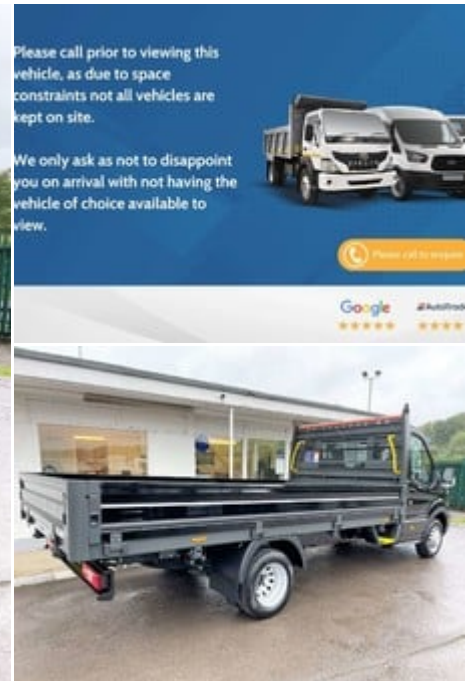

# ideal commercials

Warnford Road, West Meon, Petersfield, Hampshire, GU32 1JN

2023 (73) Ford Transit 350 Drw L4 Single Cab  
170 ps Dropside Truck - Air Con - Tow Axle

£39,490  
+ VAT

Please call prior to viewing this vehicle, as due to space constraints not all vehicles are kept on site.

We only ask as not to disappoint you on arrival with not having the vehicle of choice available to view.

Please call to reserve

Google My Business