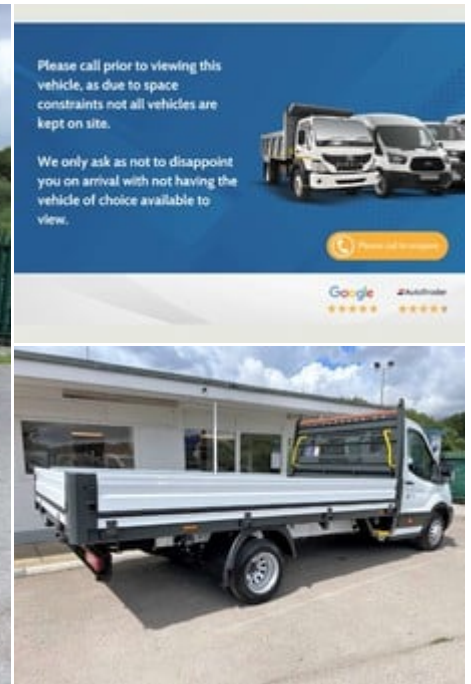

ideal commercials

Warnford Road, West Meon, Petersfield, Hampshire, GU32 1JN

2023 (23) Ford Transit 350 Drw L4 Single Cab
170 ps Dropside Truck - Air Con - Tow Axle

£39,490
+ VAT

Technical Data

Year: **2023 (23)**
Mileage: **540 miles**
Euro Status: **6**
Engine Size: **2.0L**
Transmission: **Manual**
Fuel Type: **Diesel**
Colour: **White**
Tax Rate: **£335 per year**
Seats: **3**
CO2: **176 g/km**

Specification

16in Steel Wheels
4.2in Monochrome TFT Non-Touch Screen with New SYNC 4 System
Airbags - Driver
Alternator - Standard Duty 165Amp
Battery - Cold Start -20 Degree C
Black Dual Manual Signal Mirrors
Bottle Holder - Twin 2 litre Bottle Capacity - Facia-Mounted
Bumper - Front Body Colour - Partial
Config Interior Lighting Battery Saver - 10 Minutes
Curve Control
Day-Night Inside Mirror
Door Mirrors - Blind Spot Eliminator and Integrated Side Indicator
Drivers 8-Way Seat Adjustable with Armrest
Dual-Circuit Front and Rear Discs with Self-Adjusting Servo-Assistance and ABS
EBA - Emergency Brake Assist
EPAS - Electric Power Assisted Steering
ESP and Hill Launch Assist
Electrically-Operated Front Windows with One-shot Up-down on Drivers Side

Description

Ideal Commercials present this 2023 Ford Transit 350 Drw L4 Single Cab Dropside Truck finished in Frozen White. This pre registered vehicle is fitted with Ford's 2.0 Tdci 170ps Euro 6 Engine and 6 Speed Gearbox and has covered only Delivery Mileage and is supplied with Ford's 3 Year Manufacturers Warranty. This vehicle has been optioned with Ford's Towing Axle, so a 3.5t Towing Capacity with Train Weight of 7000kgs. Inside you will find Air Conditioning, Bluetooth Phone and Media Connectivity, DAB/FM Radio with USB Connectivity, Quickclear Heated Windscreen, Electric Windows, Electrically Adjustable & Heated Power Folding Wing Mirrors, Reach and Rake Adjustable Steering Column, Height Adj...