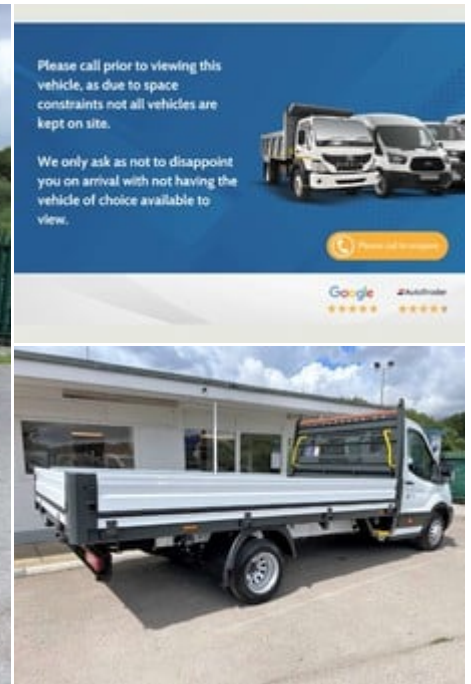

ideal commercials

Warnford Road, West Meon, Petersfield, Hampshire, GU32 1JN

2023 (73) Ford Transit 350 Drw L4 Single Cab
170 ps Dropside Truck - Air Con - Tow Axle

£39,490
+ VAT

Please call prior to viewing this vehicle, as due to space constraints not all vehicles are kept on site.