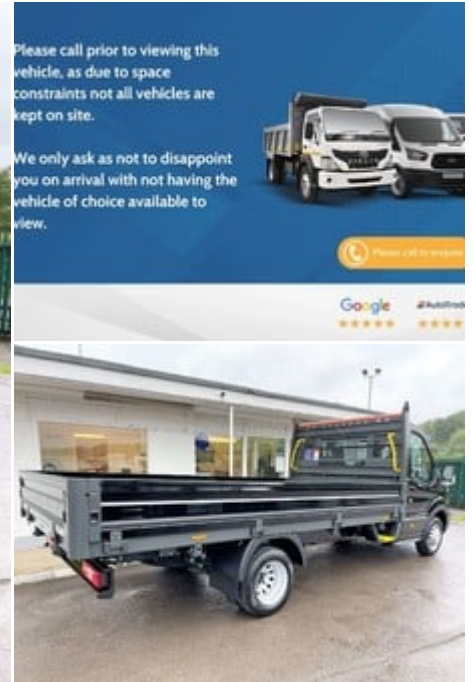

ideal commercials

Warnford Road, West Meon, Petersfield, Hampshire, GU32 1JN

2023 (73) Ford Transit 350 Drw L4 Single Cab
170 ps Dropside Truck - Air Con - Tow Axle

£39,490
+ VAT

Technical Data

Year: **2023 (73)**
Mileage: **463 miles**
Euro Status: **6**
Engine Size: **2.0L**
Transmission: **Manual**
Fuel Type: **Diesel**
Colour: **Black**
Tax Rate: **£335 per year**
Seats: **3**
CO2: **176 g/km**