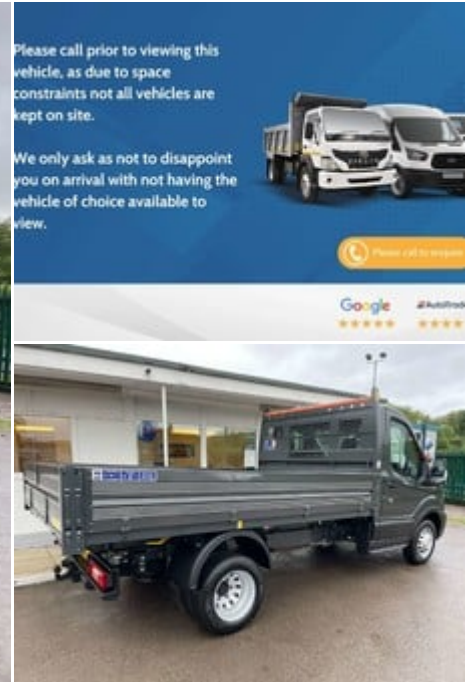

# ideal commercials

Warnford Road, West Meon, Petersfield, Hampshire, GU32 1JN

2023 (73) Ford Transit L2 Drw 170 ps Single Cab  
Tipper - Air Con - Tow Axle

£39,990  
+ VAT

## Technical Data

Year: **2023 (73)**  
Mileage: **461 miles**  
Euro Status: **6**  
Engine Size: **2.0L**  
Transmission: **Manual**  
Fuel Type: **Diesel**  
Colour: **Grey**  
Tax Rate: **£335 per year**  
Seats: **3**  
CO2: **176 g/km**

## Specification

Vehicle Maintenance Monitor	Wipers - Front Variable-Intermittent with Electric Wash
Wide Bodyside Mouldings - Self Colour	Wheel Covers - Full
Vehicle Identification Number - VIN - Visible	Two 12V Power Socket
Trip Computer	Suspension - Front Independent MacPherson Struts -Variable Rate Coil Springs - Stabiliser Bar - Gas-Pressurised Shock Absorbers and Rear Leaf Springs
Storage - Underseat Stowage Compartment Under Dual Passenger Seat	Storage - Front Door Map Pockets
Storage - Drivers Side - Storage Compartment on Facia Top	Steering Wheel - 4 Spoke Polyurethane
Steering Column - Rake and Reach Adjustment	Single AGM Battery
Side Wind Mitigation	Drivers Airbag
Ford SYNC with 4.2in TFT Screen	Ford Easy Fuel Capless Refuelling System with Misfuel Inhibitor