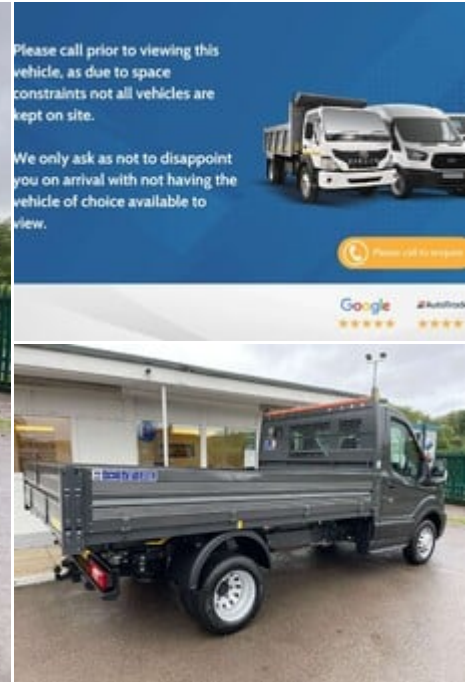

# ideal commercials

Warnford Road, West Meon, Petersfield, Hampshire, GU32 1JN

2023 (73) Ford Transit L2 Drw 170 ps Single Cab  
Tipper - Air Con - Tow Axle

£39,990  
+ VAT

Please call prior to viewing this vehicle, as due to space constraints not all vehicles are kept on site.

We only ask as not to disappoint you on arrival with not having the vehicle of choice available to view.

Please call to enquire

Google 4.5 stars