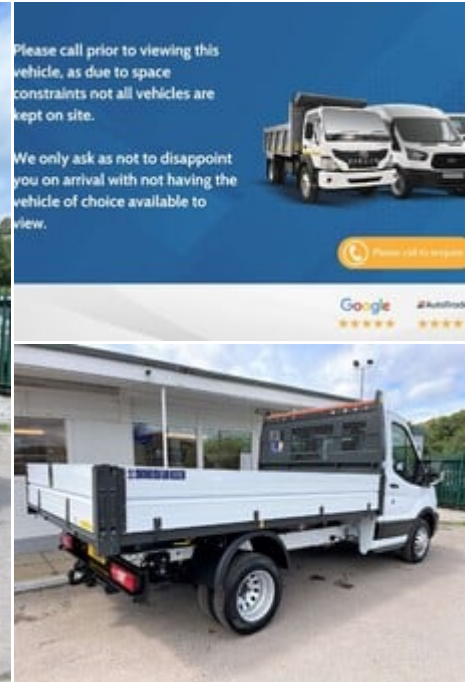

ideal commercials

Warnford Road, West Meon, Petersfield, Hampshire, GU32 1JN

2023 (73) Ford Transit L2 Drw 170 ps Single Cab
Tipper - Air Con - Tow Axle

£38,990
+ VAT

Technical Data

Year: **2023 (73)**
Mileage: **509 miles**
Wheel Base: **Medium**
Euro Status: **6**
Engine Size: **2.0L**
Transmission: **Manual**
Fuel Type: **Diesel**
Colour: **Frozen White**
Tax Rate: **£335 per year**
Seats: **3**

Specification

Pre Registered
Tow Bar
Double Rear Wheels
Bluetooth
Electric Mirrors
Euro 6
3.5t Towing Capacity
Air Conditioning
Electric Front Windows
Power Folding Mirrors

Description

Ideal Commercials present this 2023 Ford Transit 350 Drw L2 Single Cab Tipper finished in Frozen White. This New vehicle is fitted with Ford's 2.0 Tdci 170ps Euro 6 Engine and 6 Speed Gearbox and is supplied with Delivery Mileage and 3 Years Ford Manufacturers Warranty. This vehicle has been optioned with Ford's upgraded Towing Axle for a True 3.5t Towing Capacity, along with Towbar with 13 Pin Electrics and Towbar Protector. Inside you will find Air Conditioning, Bluetooth Phone and Media Connectivity, DAB/FM Radio with USB Connectivity, Quickclear Heated Windscreen, Electric Windows, Electrically Operated & Heated Power Folding Wing Mirrors, Reach and Rake Adjustable Steering Column, He...