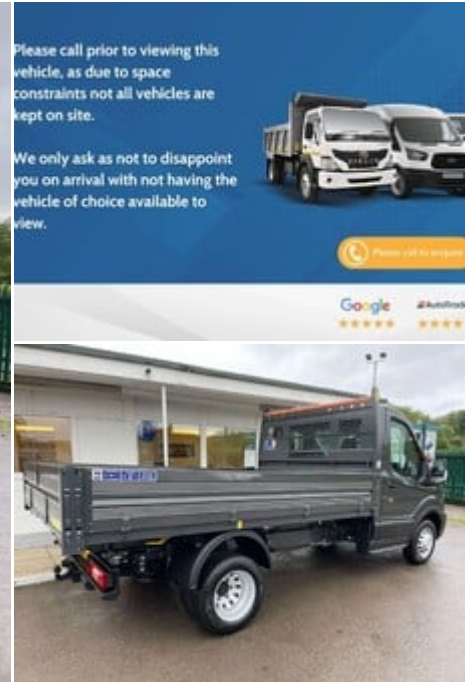

ideal commercials

Warnford Road, West Meon, Petersfield, Hampshire, GU32 1JN

2023 (73) Ford Transit L2 Drw 170 ps Single Cab
Tipper - Air Con - Tow Axle

£39,990
+ VAT

Please call prior to viewing this vehicle, as due to space constraints not all vehicles are kept on site.

We only ask as not to disappoint you on arrival with not having the vehicle of choice available to view.

Please call to enquire

Google 4.5 stars

Technical Data

Year: **2023 (73)**
Mileage: **456 miles**
Wheel Base: **Medium**
Euro Status: **6**
Engine Size: **2.0L**
Transmission: **Manual**
Fuel Type: **Diesel**
Colour: **Magnetic Grey**
Tax Rate: **£335 per year**
Seats: **3**

Specification

Air Conditioning
Euro 6
Tow Bar
Electric Front Windows
Power Folding Mirrors
3.5t Towing Capacity
One Stop Body
Bluetooth
Electric Mirrors
Quickclear Heated Windscreen

Description

Ideal Commercials present this 2023 Ford Transit 350 Drw L2 Single Cab Tipper finished in Magnetic Grey. This pre registered vehicle is fitted with Ford's 2.0 Tdci 170ps Euro 6 Engine and 6 Speed Gearbox and is supplied with Delivery Mileage and remainder of Ford's 3 Years Ford Manufacturers Warranty. This vehicle has been optioned with Ford's upgraded Towing Axle for a True 3.5t Towing Capacity, along with Towbar with 13 Pin Electrics and Towbar Protector. Inside you will find Air Conditioning, Bluetooth Phone and Media Connectivity, DAB/FM Radio with USB Connectivity, Quickclear Heated Windscreen, Electric Windows, Electrically Operated & Heated Power Folding Wing Mirrors, Reach and Rake Ad...