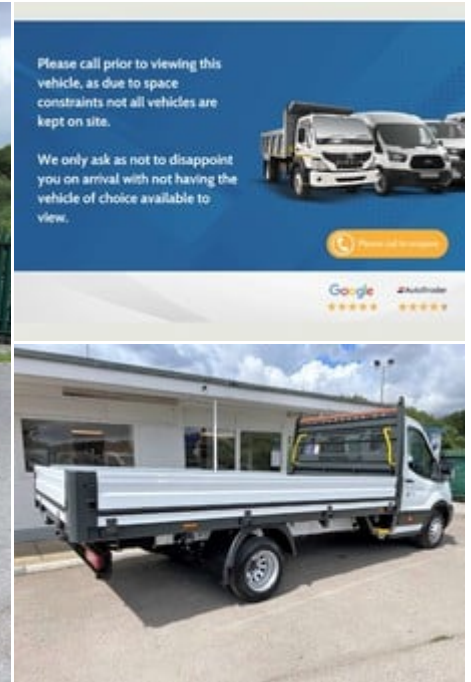

ideal commercials

Warnford Road, West Meon, Petersfield, Hampshire, GU32 1JN

2023 (73) Ford Transit 350 Drw L4 Single Cab
170 ps Dropside Truck - Air Con - Tow Axle

£39,490
+ VAT

Technical Data

Year: **2023 (73)**
Mileage: **492 miles**
Euro Status: **6**
Engine Size: **2.0L**
Transmission: **Manual**
Fuel Type: **Diesel**
Colour: **White**
Tax Rate: **£335 per year**
Seats: **3**
CO2: **176 g/km**

Specification

16in Steel Wheels
4.2in Monochrome TFT Non-Touch Screen with New SYNC 4 System
Airbags - Driver
Alternator - Standard Duty 165Amp
Battery - Cold Start -20 Degree C
Black Dual Manual Signal Mirrors
Bottle Holder - Twin 2 litre Bottle Capacity - Facia-Mounted
Bumper - Front Body Colour - Partial
Config Interior Lighting Battery Saver - 10 Minutes
Curve Control
Day-Night Inside Mirror
Door Mirrors - Blind Spot Eliminator and Integrated Side Indicator
Drivers 8-Way Seat Adjustable with Armrest
Dual-Circuit Front and Rear Discs with Self-Adjusting Servo-Assistance and ABS
EBA - Emergency Brake Assist
EPAS - Electric Power Assisted Steering
ESP and Hill Launch Assist
Electrically-Operated Front Windows with One-shot Up-down on Drivers Side

Description

Ideal Commercials present this 2023 Ford Transit 350 Drw L4 Single Cab Dropside Truck finished in Frozen White. This pre registered vehicle is fitted with Ford's 2.0 Tdci 170ps Euro 6 Engine and 6 Speed Gearbox and has covered only Delivery Mileage and is supplied with Ford's 3 Year Manufacturers Warranty. This vehicle has been optioned with Ford's Towing Axle, so a 3.5t Towing Capacity with Train Weight of 7000kgs. Inside you will find Air Conditioning, Bluetooth Phone and Media Connectivity, DAB/FM Radio with USB Connectivity, Quickclear Heated Windscreen, Electric Windows, Electrically Adjustable & Heated Power Folding Wing Mirrors, Reach and Rake Adjustable Steering Column, Height Adjust...