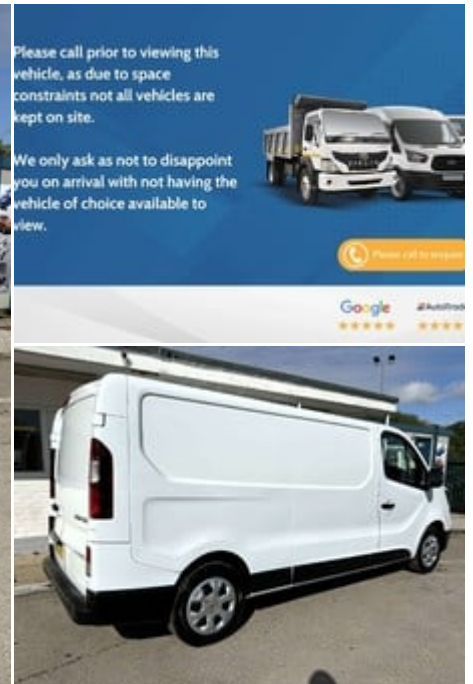

ideal commercials

Warnford Road, West Meon, Petersfield, Hampshire, GU32 1JN

2022 (22) Renault Trafic 2.0 Traffic LL30
Business+ Blue dCi

£20,990
+ VAT

Technical Data

Year: **2022 (22)**
Mileage: **25,693 miles**
Euro Status: **6**
Engine Size: **2.0L**
Transmission: **Manual**
Fuel Type: **Diesel**
Colour: **White**
Tax Rate: **£335 per year**
Seats: **3**
CO2: **186 g/km**

Specification

Wide View Mirror	Steering Wheel - Rake and Reach Adjustable
Spare Wheel with Anti-Theft Spare Wheel Holder	Smartphone Integration with Apple CarPlay and Android Auto
Seatbelts - 3 Point Height-adjustable Seatbelts with Pretensioners and Load Limiters	Seatbelt Reminder - Driver and Passenger
Body Coloured Front Bumper	Drivers Seat with Armrest - Height Adjustment and Lumbar Adjustment
Door Mirrors - Heated with Electric Adjustment and External Temperature Sensor	Deadlocking
Dashboard with Geometric Grain	Cruise Control with Speed Limiter
Closed Glovebox	Chrome Grille
Bulkhead - Full Steel with Load-Through Facility	Body-Coloured Rear Tail Column
EASY LINK Display with 8in Touchscreen	Body Coloured Door Rail
Black Door Mirrors	Anchorage Points x18

Description

Ideal Commercials present this 2022 Renault Trafic LL30 Business + Panel Van finished in Glacier White. This two owner vehicle is fitted with Renault's 2.0 dCi 130ps Euro 6 Engine and 6 Speed Gearbox and has covered only 25693 Miles and is supplied with a Full Main Dealer Service History and Manufacturers Warranty until May 2025. Inside you will find Air Conditioning, Bluetooth Phone and Media Connectivity, DAB/FM Radio with USB Connectivity, Apple Car Play, Cruise Control, Automatic Headlights, Electric Windows, Electrically Adjustable & Heated Wing Mirrors, Adjustable Steering Column, Height Adjustable Drivers Seat with Arm Rest and Dual Passenger Seat with Stowage below and Folding Cent...