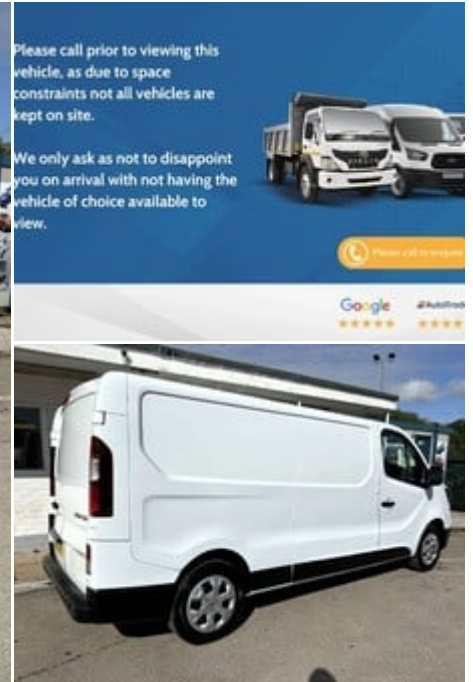

ideal commercials

Warnford Road, West Meon, Petersfield, Hampshire, GU32 1JN

2022 (22) Renault Trafic 2.0 Traffic LL30
Business+ Blue dCi

£17,990
+ VAT

Technical Data

Year: **2022 (22)**
Mileage: **25,693 miles**
Euro Status: **6**
Engine Size: **2.0L**
Transmission: **Manual**
Fuel Type: **Diesel**
Colour: **White**
Tax Rate: **£335 per year**
Seats: **3**
CO2: **186 g/km**

Specification

Wide View Mirror
Spare Wheel with Anti-Theft Spare Wheel Holder
Seatbelts - 3 Point Height-adjustable Seatbelts with Pretensioners and Load Limiters
Body Coloured Front Bumper
Door Mirrors - Heated with Electric Adjustment and External Temperature Sensor
Steering Wheel - Rake and Reach Adjustable
Smartphone Integration with Apple CarPlay and Android Auto
Seatbelt Reminder - Driver and Passenger
Drivers Seat with Armrest - Height Adjustment and Lumbar Adjustment
Deadlocking

Description

Ideal Commercials present this 2022 Renault Trafic LL30 Business + Panel Van finished in Glacier White. This two owner vehicle is fitted with Renault's 2.0 dCi 130ps Euro 6 Engine and 6 Speed Gearbox and has covered only 25693 Miles and is supplied with a Full Main Dealer Service History and Manufacturers Warranty until May 2025. Inside you will find Air Conditioning, Bluetooth Phone and Media Connectivity, DAB/FM Radio with USB Connectivity, Apple Car Play, Cruise Control, Automatic Headlights, Electric Windows, Electrically Adjustable & Heated Wing Mirrors, Adjustable Steering Column, Height Adjustable Drivers Seat with Arm Rest and Dual Passenger Seat with Stowage below and Folding Cent...