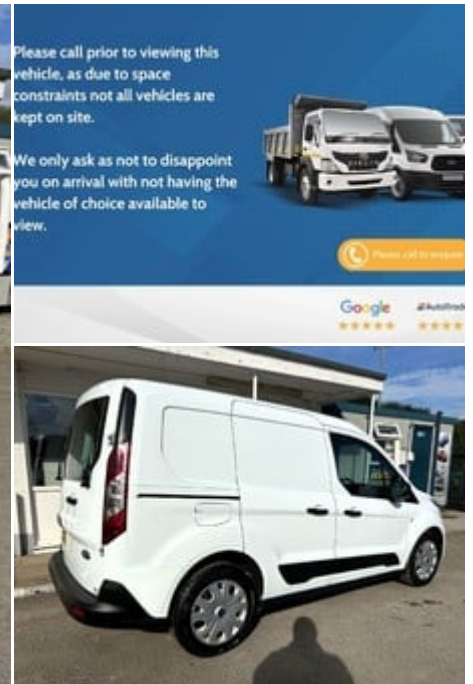

ideal commercials

Warnford Road, West Meon, Petersfield, Hampshire, GU32 1JN

2020 (69) Ford Transit Connect 220 Trend Dciv
100 ps TDCi - Air Con / 5 Seats

£16,990
+ VAT

Technical Data

Year: **2020 (69)**
Mileage: **15,526 miles**
Euro Status: **6**
Engine Size: **1.5L**
Transmission: **Manual**
Fuel Type: **Diesel**
Colour: **White**
Tax Rate: **£335 per year**
Seats: **5**
CO2: **120 g/km**

Specification

12v and AUX Power Point in Instrument Panel	16in Steel Wheels with Full Wheel Covers
1x Remote Key and 1x Plain Key	2-Speed Variable Intermittent Front Wipers
2nd Row - 60-40 Split - Fold-Tumble Passenger Seats with 3 Headrests	8-Way Driver Seat with Fore-Aft - Recline - Height and Lumbar Adjustment
ABS-EBD-ESC	Active Shutter Grille
Airbags - Driver	Audio System with 4.2in Screen
Configurable Locking 2	Courtesy Lights - Front Dome Light with 2 Map Lights
DIN Cargo Tie Downs	Daytime Running Lamps
Door Handles - Interior - Black	Door Handles - Self Colour
Door Mirrors - Self Colour Housing	Door and Liftgate Handles - Self Colour
Driver Seat Belt Minder	Driver and Passenger Sunvisors

Description

Ideal Commercials present this 2020 Ford Transit Connect 220 L1 Double Cab in Van finished in Frozen White. This one owner vehicle is fitted with Ford's 1.5 Tdci 100ps Euro 6 Engine and 6 Speed Gearbox and has covered only 15517 Miles and is supplied with Service History and 3 Months Warranty. Inside you will find Air Conditioning, Bluetooth Phone and Media