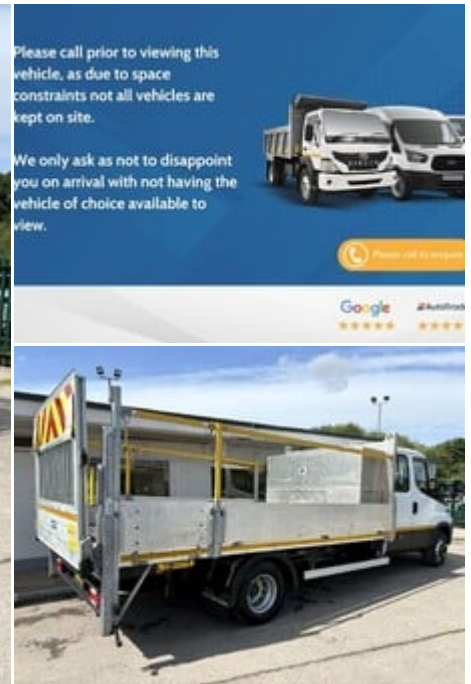

ideal commercials

Warnford Road, West Meon, Petersfield, Hampshire, GU32 1JN

2019 (19) Iveco Daily 72C18 3.0 Crew Cab
Dropside with Tail Lift - Air Con

£24,990
+ VAT

Technical Data

Year: **2019 (19)**
Mileage: **20,885 miles**
Euro Status: **6**
Engine Size: **3.0L**
Transmission: **Manual**
Fuel Type: **Diesel**
Colour: **White**
Seats: **7**
CO2: **234 g/km**

Description

Ideal Commercials present this 2019 Iveco Daily 70c18 Double Cab Dropside Truck finished in White. This one owner vehicle is fitted with Iveco's 3.0 Turbo Diesel 180ps Euro 6 Engine and 6 Speed Gearbox and has covered only 20885 Miles and is supplied with 3 Months Drivetrain Warranty. Inside you will find Air Conditioning, Bluetooth Phone and Media Connectivity, CD Player with FM Radio and USB Connectivity, Digital Tachograph, Rear Parking Camera, Switch Panel for Exterior Lighting Controls, Lane Departure Warning, Electric Windows, Adjustable Steering Column, Height Adjustable Drivers Seat, Dual Passenger Seat with Stowage, and a 4 Seat Rear Bench. Externally you will find a 750kgs Capac...