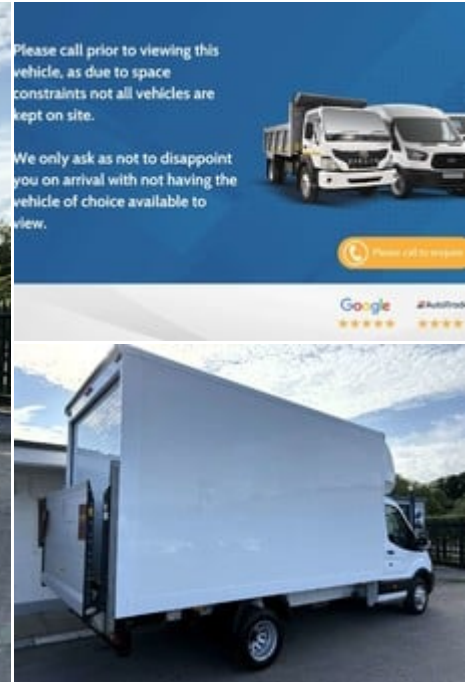

# ideal commercials

Warnford Road, West Meon, Petersfield, Hampshire, GU32 1JN

2021 (70) Ford Transit 350 L4 Drw 170 ps Luton  
with Tail Lift - Air Con

£24,990  
+ VAT

## Technical Data

Year: **2021 (70)**  
Mileage: **26,129 miles**  
Euro Status: **6**  
Engine Size: **2.0L**  
Transmission: **Manual**  
Fuel Type: **Diesel**  
Colour: **White**  
Tax Rate: **£335 per year**  
Seats: **3**  
CO2: **201 g/km**

## Description

Ideal Commercials present this 2021 Ford Transit 350 Drw L4 Luton Truck finished in Frozen White. This one owner vehicle is fitted with Ford's 2.0 Tdci 170ps Euro 6 Engine and 6 Speed Gearbox and has covered only 26129 Miles and is supplied with a Full Service History and 3 Months Warranty. Inside you will find Air Conditioning, Bluetooth Phone and Media Connectivity, Cruise Control, DAB/FM Radio with USB Connectivity, Electric Windows, Electrically Adjustable & Heated Wing Mirrors, Reach and Rake Adjustable Steering Column, Height Adjustable Drivers Seat with Arm Rest and Dual Passenger Seat with stowage below. Externally you will find Dual Rear Wheels, Remote Central Locking, 500kgs Cap...