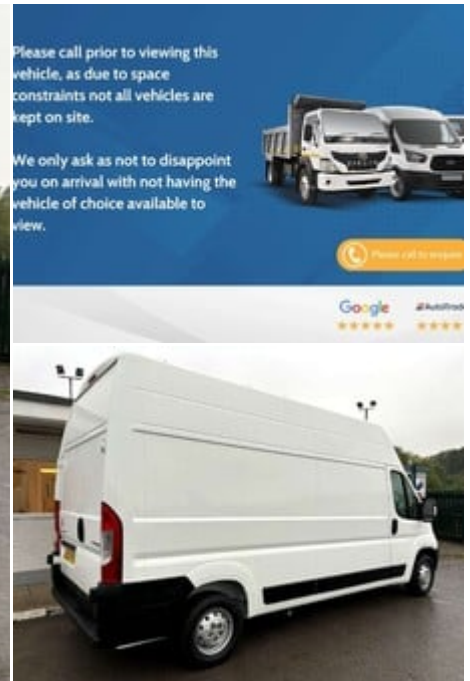

## Technical Data

Year: **2021 (21)**  
Mileage: **19,591 miles**  
Euro Status: **6**  
Engine Size: **2.2L**  
Transmission: **Manual**  
Fuel Type: **Diesel**  
Colour: **White**  
Tax Rate: **£335 per year**  
Seats: **3**  
CO2: **257 g/km**

## Specification

Visible Vehicle Identification Number at Base of Windscreen  
Two Speed Intermittent Front Windscreen Wipers  
Touch Screen Navigation Pack  
Three x3 Point Inertia Reel - Height Adjustable Seatbelts  
Telematics Box for Free2Move Connect Fleet Services  
Unglazed Rear Doors  
Twin Lens Door Mirrors with Electrically Adjustable and Heated Upper Mirror  
Tinted Windows  
Thatcham Rolling Transponder Immobiliser  
Drivers Seat Armrest - Lumbar Adjustment and Under Seat Storage