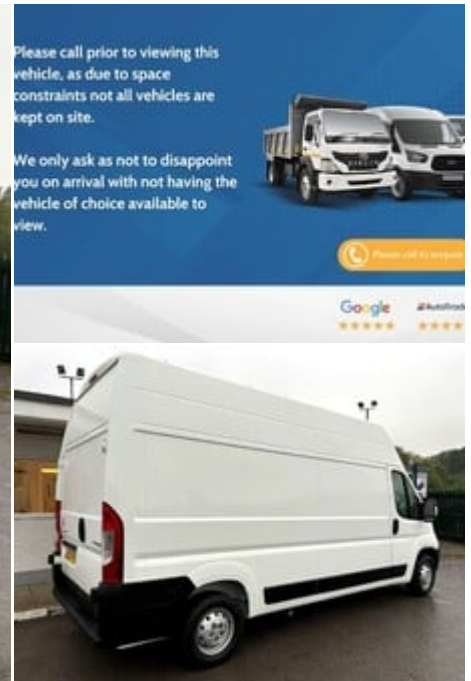

ideal commercials

Warnford Road, West Meon, Petersfield, Hampshire, GU32 1JN

2021 (21) Citroen Relay 35 L3H3 140 ps
Enterprise Blue HDi S/S

£19,990
+ VAT

Technical Data

Year: **2021 (21)**
Mileage: **19,591 miles**
Euro Status: **6**
Engine Size: **2.2L**
Transmission: **Manual**
Fuel Type: **Diesel**
Colour: **White**
Tax Rate: **£335 per year**
Seats: **3**
CO2: **257 g/km**

Specification

Satellite Navigation
Bluetooth
Euro 6
3 Months Warranty
Electric Front Windows
Air Conditioning
Rear Parking Sensors
Full Service History
UK Mainland Delivery
Electric Mirrors

Description

Ideal Commercials present this 2021 Citroen Relay 35 L3 H3 Enterprise Panel Van finished in White. This one owner vehicle is fitted with Citroen's 2.2 BlueHdi 140ps Euro 6 Engine and 6 Speed Gearbox and has covered only 19591 Miles and is supplied with a Full Service History and 3 Months Warranty. Inside you will find Satellite Navigation, Air Conditioning, Bluetooth Phone and Media Connectivity, DAB/FM Radio with USB Connectivity, Cruise Control with Adjustable Speed Limiter, Electric Windows, Electrically Adjustable & Heated Wing Mirrors, Adjustable Steering Column, Height Adjustable Drivers Seat with Arm Rest and Dual Passenger Seat. Externally you will find Rear Parking Sensors, Remot...