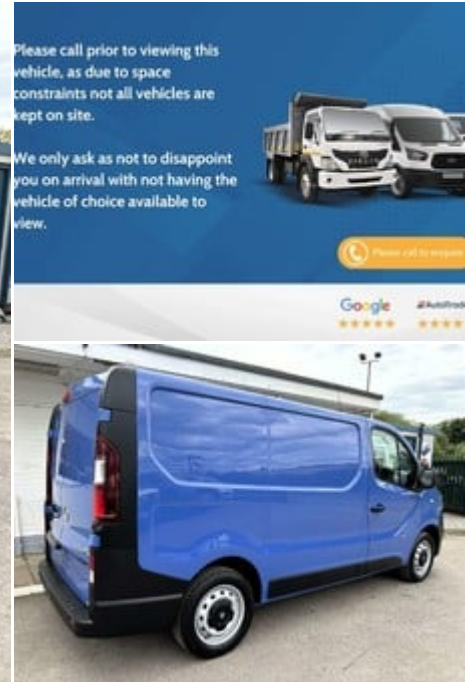

ideal commercials

Warnford Road, West Meon, Petersfield, Hampshire, GU32 1JN

2016 (65) Vauxhall Vivaro 2900 L1 H1 115 ps
Cdti Panel Van - Air Con - Ex MOD

£11,490
+ VAT

Technical Data

Year: **2016 (65)**
Mileage: **39,135 miles**
Euro Status: **5**
Engine Size: **1.6L**
Transmission: **Manual**
Fuel Type: **Diesel**
Colour: **Blue**
Tax Rate: **£335 per year**
Seats: **3**
CO2: **170 g/km**

Specification

12v Power Socket	12V Power Socket - Load Area
16in Steel Wheels	ABS - Anti Lock Brakes
Air Blend Heater with Four Speed Fan	Air Recirculation System
Airbag - Drivers	Alarm Pre-Installation Kit
Anti-Submarining Ramps in Front Seats	Armrest - Doors
Armrest - Drivers	Body Side Protection Mouldings
Bulkhead - Full Height Steel without Window	Daytime Running Lights
Deadlocks	Digital Clock with Automatic RDS Time Adjustment
Door Mirror - Driver Side - Wide-Angle	Door Mirrors - Electrically Adjustable-Heated
Drinks Holder - Facia Mounted	EBA - Emergency Brake Assist

Description

Ideal Commercials present this 2016 Vauxhall Vivaro 2900 L1 Panel Van finished in Ink Blue. This one owner, Direct from the MOD vehicle is fitted with Vauxhall's 1.6 Cdti 115ps Euro 5 Engine and 6 Speed Gearbox and has covered only 39333 Miles and is supplied with a Full Service History and 3 Months Warranty. Inside you will find Air Conditioning, Bluetooth Phone and Media Connectivity, DAB/FM Radio with CD Player & USB Connectivity, Electric Windows, Electrically Adjustable & Heated