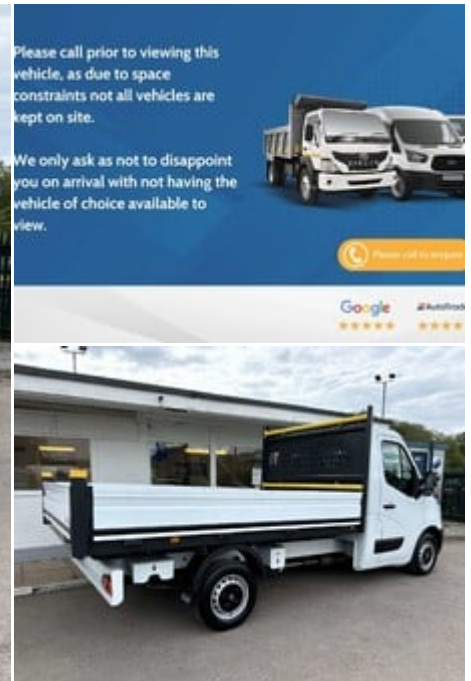

# ideal commercials

Warnford Road, West Meon, Petersfield, Hampshire, GU32 1JN

2016 (16) Vauxhall Movano 3500 L2 125 ps Cdti  
Dropside Truck with Air Con - Direct from MOD

£13,990  
+ VAT

## Technical Data

Year: **2016 (16)**  
Mileage: **13,294 miles**  
Euro Status: **5**  
Engine Size: **2.3L**  
Transmission: **Manual**  
Fuel Type: **Diesel**  
Colour: **White**  
Tax Rate: **£335 per year**  
Seats: **3**  
CO2: **201 g/km**

## Description

Ideal Commercials present this 2016 Vauxhall Movano 3500 L2 Fwd Single Cab Dropside Truck finished in Arctic White. This one owner, Direct from the MOD vehicle is fitted with Vauxhall's 2.3 Cdti 125ps Euro 5 Engine and 6 Speed Gearbox and has covered only 13294 Miles and is supplied Fully Serviced and with 3 Months Warranty. Inside you will find Air Conditioning, Bluetooth Phone and Media Connectivity, DAB/FM Radio with USB Connectivity, Electric Windows, Electrically Adjustable & Heated Wing Mirrors, Adjustable Steering Column, Height Adjustable Drivers Seat with Arm Rest and Dual Passenger Seat with Folding Centre Desk. Externally you will find Single Rear Wheels for Maximum Payload (1435k...