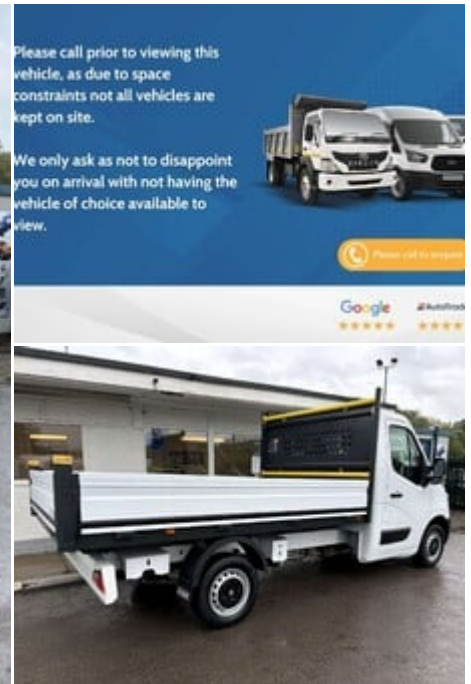

ideal commercials

Warnford Road, West Meon, Petersfield, Hampshire, GU32 1JN

2016 (65) Vauxhall Movano 3500 L2 125 ps Cdti
Dropside Truck with Air Con - Direct from MOD

£13,990
+ VAT

Technical Data

Year: **2016 (65)**
Mileage: **12,697 miles**
Euro Status: **5**
Engine Size: **2.3L**
Transmission: **Manual**
Fuel Type: **Diesel**
Colour: **White**
Tax Rate: **£335 per year**
Seats: **3**
CO2: **201 g/km**

Description

Ideal Commercials present this 2016 Vauxhall Movano 3500 L2 Fwd Single Cab Dropside Truck finished in Arctic White. This one owner, Direct from the MOD vehicle is fitted with Vauxhall's 2.3 Cdti 125ps Euro 5 Engine and 6 Speed Gearbox and has covered only 12697 Miles and is supplied Fully Serviced and with 3 Months Warranty. Inside you will find Air Conditioning, Bluetooth Phone and Media Connectivity, DAB/FM Radio with USB Connectivity, Electric Windows, Electrically Adjustable & Heated Wing Mirrors, Adjustable Steering Column, Height Adjustable Drivers Seat with Arm Rest and Dual Passenger Seat with Folding Centre Desk. Externally you will find Single Rear Wheels for Maximum Payload (1435k...