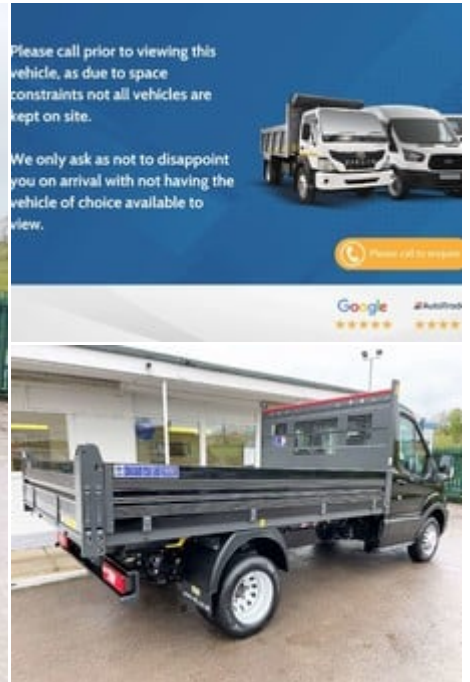

ideal commercials

Warnford Road, West Meon, Petersfield, Hampshire, GU32 1JN

2024 (74) Ford Transit 2.0 350 EcoBlue Leader
Tipper 2dr Diesel Manual RWD L2 Euro 6 (s/s)
(1-Stop)

£39,990
+ VAT

Technical Data

Year: **2024 (74)**
Mileage: **133 miles**
Euro Status: **6**
Engine Size: **2.0L**
Transmission: **Manual**
Fuel Type: **Diesel**
Colour: **Black**
Tax Rate: **£335 per year**
Seats: **3**
CO2: **187 g/km**