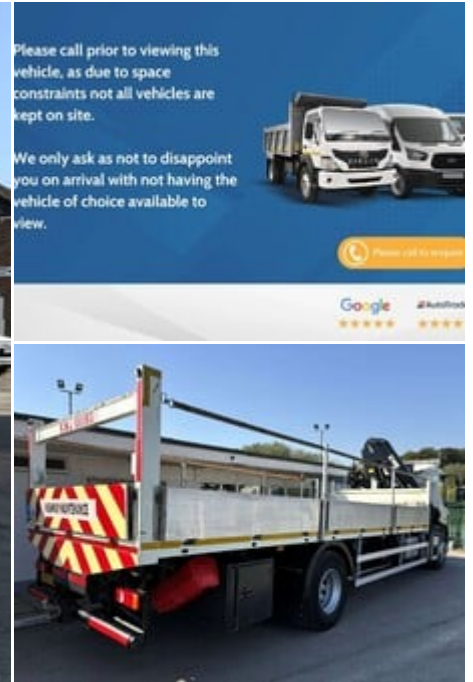

ideal commercials

Warnford Road, West Meon, Petersfield, Hampshire, GU32 1JN

2016 (16) DAF LF 220 18t Dropside with Hiab
XS144 Crane

£27,990
+ VAT

Technical Data

Year: **2016 (16)**
Mileage: **35,464 miles**
Euro Status: **6**
Engine Size: **6.7L**
Transmission: **Manual**
Fuel Type: **Diesel**
Colour: **White**
Tax Rate: **£0 per year**
Seats: **3**

Description

****Just Arrived - Awaiting Preparation**** Ideal Commercials present this 2016 Daf LF 220 Dropside Truck finished in White. This two owner vehicle is fitted with Daf's 6.7l Engine and Automatic Gearbox and has covered only 35464 Miles and is supplied with 3 Months Drivetrain Warranty. Inside you will find a Digital Tachograph, Rear Diff Lock, Bluetooth Phone Connectivity, Air Assisted Drivers Seat, CD Player with FM Radio, Rear & Nearside Camera, Electric Windows, Electrically Heated & Adjustable Wing Mirrors, and Adjustable Steering Column, Outside you will find a 24ft 6" Triple Dropside Body, Compressor with 2 Pipe Reels, and Hiab XS144 Crane mounted behind the Cab with Standup and Remote...