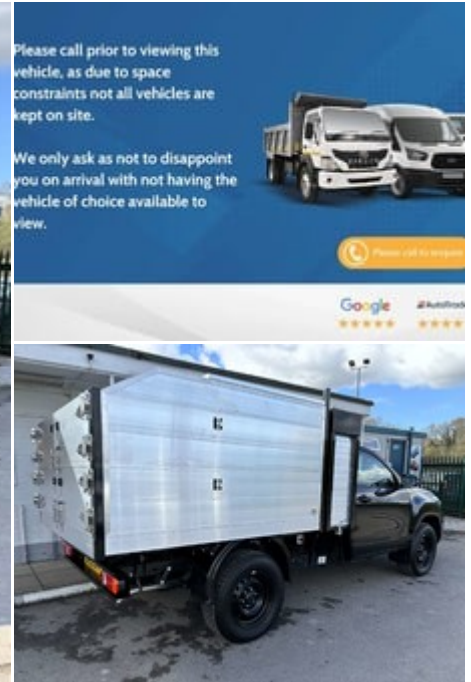

ideal commercials

Warnford Road, West Meon, Petersfield, Hampshire, GU32 1JN

2023 (23) Toyota Hilux Active 2.4 D-4D Arbor
Toolbox Tipper - Del Miles Only!

£37,990
+ VAT

Technical Data

Year: **2023 (23)**
Mileage: **79 miles**
Euro Status: **6**
Engine Size: **2.4L**
Transmission: **Manual**
Fuel Type: **Diesel**
Colour: **Black**
Tax Rate: **£335 per year**
Seats: **2**
CO2: **250 g/km**

Specification

VSC - Vehicle Stability Control	Urethane Steering Wheel and Gearshift
Underbody Protection Cover	USB Connector
Trailer Sway Control - TSC	Toyota Safety Sense 2
TPMS - Tyre Pressure Monitoring System	Supplemental Restraint System - SRS - Airbags - 7 Airbags
Cooler in Upper Glovebox	Front Seat Belt Reminder

Description

Ideal Commercials present this 2023 Toyota Hilux Active 4wd Single Cab Tipper finished in Galaxy Black. This pre registered vehicle is fitted with Toyota's 2.4 D-4D 150ps Euro 6 Engine and 6 Speed Manual Gearbox and has covered only Delivery Mileage and is supplied with Toyota's 5 Year Manufacturers Warranty (extendable up to 10 years) until 2028. Inside you will find Air Conditioning, Bluetooth Phone and Media Connectivity, Cruise Control, FM Radio with USB Connectivity, Electric Windows, Electrically Adjustable & Heated Wing Mirrors, Adjustable Steering Column, and two Single Seats. Externally you will find a Toolbox with Twin Roller Shutter Doors, Alloy Arborous Tipping Body with Doubl...