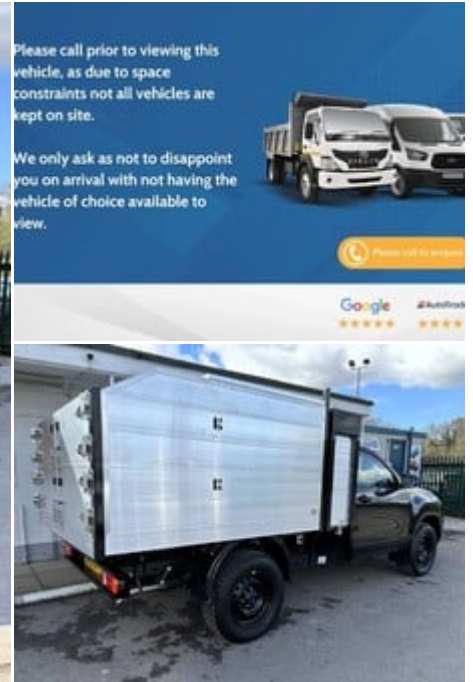

ideal commercials

Warnford Road, West Meon, Petersfield, Hampshire, GU32 1JN

2023 (23) Toyota Hilux Active 2.4 D-4D Arbor
Toolbox Tipper - Del Miles Only!

£37,990
+ VAT

Technical Data

Year: **2023 (23)**
Mileage: **79 miles**
Euro Status: **6**
Engine Size: **2.4L**
Transmission: **Manual**
Fuel Type: **Diesel**
Colour: **Galaxy Black**
Tax Rate: **£335 per year**
Seats: **2**
CO2: **250 g/km**

Specification

Pre Registered
Air Conditioning
Euro 6
Electric Front Windows
Cruise Control
Arbor Tipping Body
Remainder of Manufacturers
Warranty
3.5t Towing Capacity
Electric Mirrors
Bluetooth

Description

Ideal Commercials present this 2023 Toyota Hilux Active 4wd Single Cab Tipper finished in Galaxy Black. This pre registered vehicle is fitted with Toyota's 2.4 D-4D 150ps Euro 6 Engine and 6 Speed Manual Gearbox and has covered only Delivery Mileage and is supplied with Toyota's 5 Year Manufacturers Warranty (extendable up to 10 years) until 2028. Inside you will find Air Conditioning, Bluetooth Phone and Media Connectivity, Cruise Control, FM Radio with USB Connectivity, Electric Windows, Electrically Adjustable & Heated Wing Mirrors, Adjustable Steering Column, and two Single Seats. Externally you will find a Toolbox with Twin Roller Shutter Doors, Alloy Arborous Tipping Body with Doubl...