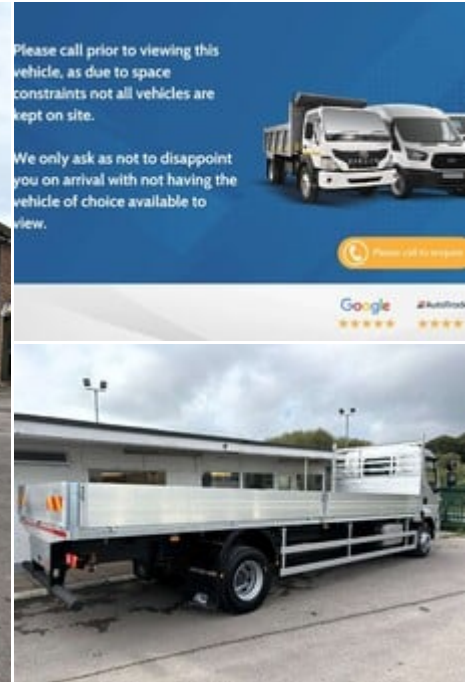

2015 (65) DAF LF 210 FA 14T Dropside Scaffold Spec Lorry

£17,990
+ VAT

Technical Data

Year: **2015 (65)**
Mileage: **275,609 miles**
Euro Status: **6**
Engine Size: **4.5L**
Transmission: **Manual**
Fuel Type: **Diesel**
Colour: **Silver**
Tax Rate: **£0 per year**
Seats: **2**

Description

Ideal Commercials present this 2015 Daf LF 210 FA 14t Scaffold Spec Dropside Lorry finished in Silver. This one owner vehicle is fitted with DAF's 4.5 Turbo Diesel 210hp Euro 6 Engine and 6 Speed Manual Gearbox and has covered 275609 Miles and is supplied Fully Serviced and with 3 Months/3000 Miles Drivetrain Warranty. Fitted with a New 26ft 8" Scaffold Spec Dropside Body, you will find Incorporated Post Holes, and Tailgate to the Rear. Inside the Cabin you will find Satellite Navigation, Rear Parking Camera, Digital Tachograph, FM Radio, Cruise Control, Rear Differential Lock, Electric Windows and Electrically Adjustable Wing Mirrors. Externally you will find Steel Suspension, Remote Ce...