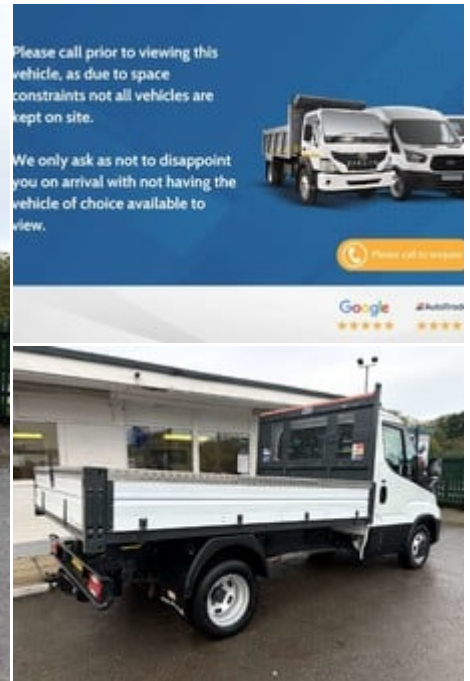

2021 (21) Iveco Daily 35C14B Auto Business Single Cab Tipper

£23,990
+ VAT

Technical Data

Year: **2021 (21)**
Mileage: **40,227 miles**
Euro Status: **6**
Engine Size: **2.3L**
Transmission: **Automatic**
Fuel Type: **Diesel**
Colour: **White**
Tax Rate: **£335 per year**
Seats: **3**
CO2: **999 g/km**

Specification

Without Tow Hook
Tyres 195-75 R16
Delete Spare Wheel and Tyre
Chrome Grille
Bulkhead - Full Steel Unglazed
Wide Wheel Arch
Alternator 220A
Colour TFT Cluster KMH
Central Exhaust Pipe
Body Builder Provision

Description

Ideal Commercials present this 2021 Iveco Daily 35C14 Business Single Cab Tipper finished in Polar White. This two owner vehicle is fitted with Iveco's 2.3 Turbo Diesel 140ps Euro 6 Engine and Automatic Gearbox and has covered only 40227 Miles and is supplied with Service History and 3 Months Warranty. Inside you will find Air Conditioning, Bluetooth Phone and Media Connectivity, DAB/FM Radio with USB Connectivity, City Steer, Cruise Control, Electric Windows, Electrically Adjustable & Heated Wing Mirrors, Adjustable Steering Column, Height Adjustable Drivers Seat and Dual Passenger Seat with Stowage. Externally you will find Dual Rear Wheels, Towbar with Electrics, One Stop Tipping Body ...