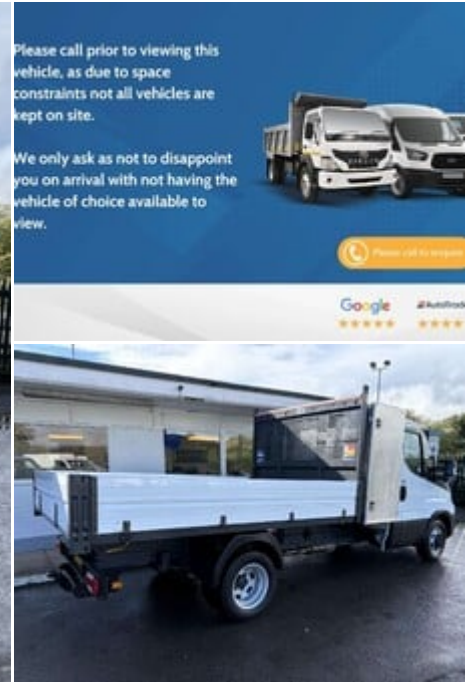

ideal commercials

Warnford Road, West Meon, Petersfield, Hampshire, GU32 1JN

2020 (70) Iveco Daily 35c14B Business Toolpod
Tipper

£23,990
+ VAT

Technical Data

Year: **2020 (70)**
Mileage: **25,821 miles**
Euro Status: **6**
Engine Size: **2.3L**
Transmission: **Manual**
Fuel Type: **Diesel**
Colour: **White**
Tax Rate: **£335 per year**
Seats: **3**
CO2: **204 g/km**

Specification

Without Tow Hook
Tyres 195-75 R16
Delete Spare Wheel and Tyre
Central Exhaust Pipe
Body Builder Provision
Wide Wheel Arch
Alternator 220A
Colour TFT Cluster KMH
Bulkhead - Full Steel Unglazed
Body Builder Connector

Description

Ideal Commercials present this 2020 Iveco Daily 35c14 Toolpod Tipper finished in Polar White. This one owner vehicle is fitted with Iveco's 2.3 Turbo Diesel 140ps Euro 6 Engine and 6 Speed Gearbox and has covered only 25821 miles and is supplied Fully Serviced and with 3 Months Warranty. Inside you will find Air Conditioning, Bluetooth Phone and Media Connectivity, DAB/FM Radio with USB Connectivity, Cruise Control, Electric Windows, Electrically Adjustable & Heated Wing Mirrors, Adjustable Steering Column, Height Adjustable Drivers Seat and Dual Passenger Seat with stowage below. Externally you will find Combination Rear Wheels, Toolpod with Large Doors, One Stop Tipping Body and Towbar ...