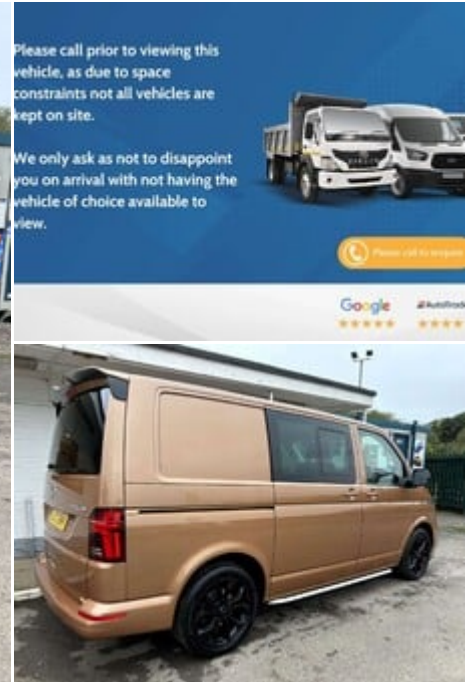

# ideal commercials

Warnford Road, West Meon, Petersfield, Hampshire, GU32 1JN

2022 (72) Volkswagen Transporter T32 Sportline  
Kombi 204 ps Tdi DSG - Power Doors

£49,990  
+ VAT

## Technical Data

Year: **2022 (72)**  
Mileage: **5,493 miles**  
Euro Status: **6**  
Engine Size: **2.0L**  
Transmission: **Automatic**  
Fuel Type: **Diesel**  
Colour: **Bronze**  
Tax Rate: **£335 per year**  
Seats: **5**  
CO2: **199 g/km**

## Description

Ideal Commercials present this 2022 Volkswagen Transporter T32 Swb Sportline Kombi finished in Copper Bronze. This one owner vehicle is fitted with Volkswagen's 2.0 Tdi 204ps Euro 6 Engine and DSG Automatic Gearbox and has covered only 5493 Miles and is supplied with a Full Service History and VW Manufacturers Warranty until November 2025. Inside you will find Air Conditioning, Satellite Navigation, Digital Cockpit, DAB/FM Radio with Apple Car Play, Heated Windscreen, Adaptive Cruise Control, Rear Parking Camera, Electric Front Windows, Electrically Adjustable & Heated Power Folding Wing Mirrors, Adjustable Steering Column, Leather Upholstery with Heated Front Seats and 3 Seat 60/40 Split ...