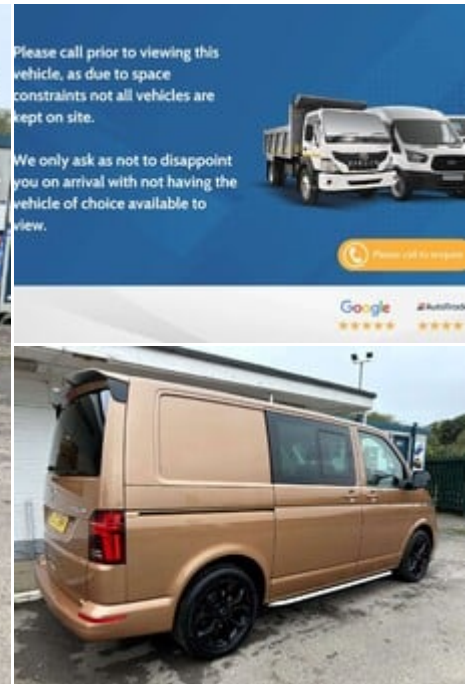

ideal commercials

Warnford Road, West Meon, Petersfield, Hampshire, GU32 1JN

2022 (72) Volkswagen Transporter T32 Sportline
Kombi 204 ps Tdi DSG - Power Doors

£49,990
+ VAT

Technical Data

Year: **2022 (72)**
Mileage: **5,493 miles**
Wheel Base: **Short**
Euro Status: **6**
Engine Size: **2.0L**
Transmission: **Automatic**
Fuel Type: **Diesel**
Colour: **Copper Bronze**
Tax Rate: **£335 per year**
Seats: **5**

Specification

Full Service History
Euro 6
5 seats
Air Conditioning
Adaptive Cruise Control
Remainder of Manufacturers Warranty
8 Speed DSG Automatic
Satellite Navigation
Digital Cockpit
Rear Parking Camera

Description

Ideal Commercials present this 2022 Volkswagen Transporter T32 Swb Sportline Kombi finished in Copper Bronze. This one owner vehicle is fitted with Volkswagen's 2.0 Tdi 204ps Euro 6 Engine and DSG Automatic Gearbox and has covered only 5493 Miles and is supplied with a Full Service History and VW Manufacturers Warranty until November 2025. Inside you will find Air Conditioning, Satellite Navigation, Digital Cockpit, DAB/FM Radio with Apple Car Play, Heated Windscreen, Adaptive Cruise Control, Rear Parking Camera, Electric Front Windows, Electrically Adjustable & Heated Power Folding Wing Mirrors, Adjustable Steering Column, Leather Upholstery with Heated Front Seats and 3 Seat 60/40 Split ...