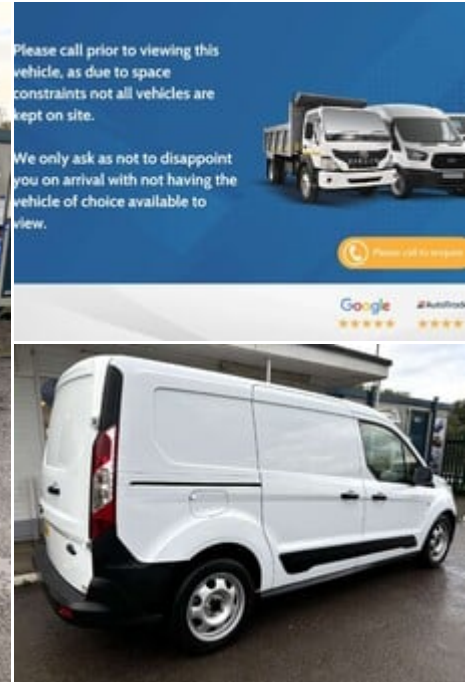

# ideal commercials

Warnford Road, West Meon, Petersfield, Hampshire, GU32 1JN

2021 (21) Ford Transit Connect 230 L2 Leader  
100 ps Tdci Factory Crew Van - Air Con

£13,890  
+ VAT

## Technical Data

Year: **2021 (21)**  
Mileage: **48,512 miles**  
Euro Status: **6**  
Engine Size: **1.5L**  
Transmission: **Manual**  
Fuel Type: **Diesel**  
Colour: **White**  
Tax Rate: **£335 per year**  
Seats: **5**  
CO2: **147 g/km**

## Description

Ideal Commercials present this 2021 Ford Transit Connect 230 L2 Leader Factory Crew Van finished in Frozen White. This one owner vehicle is fitted with Ford's 1.5 Tdci 100ps Euro 6 Engine and 6 Speed Gearbox and has covered only 48516 Miles and is supplied Fully Serviced and with 3 Months Warranty. Inside you will find Air Conditioning, Bluetooth Phone and Media Connectivity, DAB/FM Radio with USB Connectivity, Electric Windows, Adjustable Steering Column, Single Front Seats, and a 60/40 Split Rear Seat with Isofix Mountings. Externally you will find Remote Central Locking, Twin Side Loading Doors and Solid Barn Doors leading to a Large Cargo Bay with a Sliding Mesh Bulkhead for additiona...