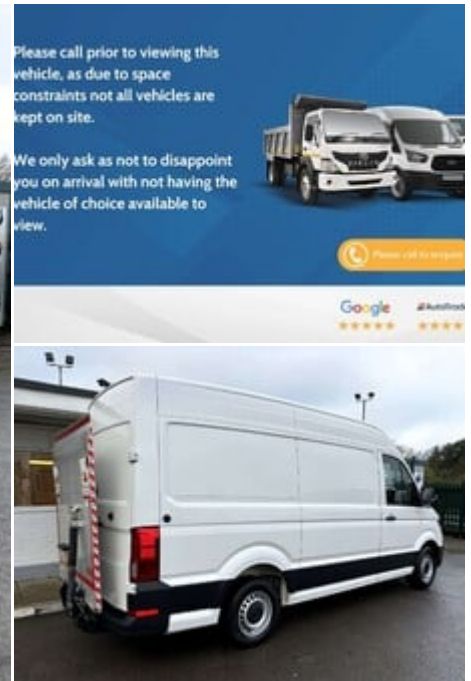

## Technical Data

Year: **2019 (69)**  
Mileage: **59,894 miles**  
Euro Status: **6**  
Engine Size: **2.0L**  
Transmission: **Manual**  
Fuel Type: **Diesel**  
Colour: **White**  
Tax Rate: **£335 per year**  
Seats: **3**  
CO2: **203 g/km**