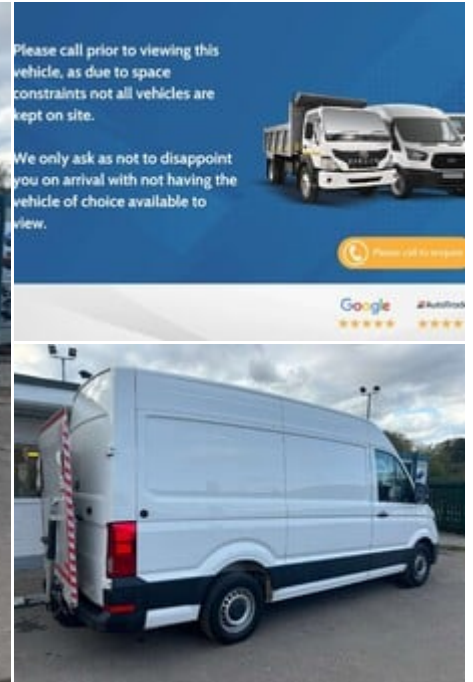

ideal commercials

Warnford Road, West Meon, Petersfield, Hampshire, GU32 1JN

2019 (69) Volkswagen Crafter CR35 L2 H2
Trendline 140 ps Tdi with Tail Lift

£18,990
+ VAT

Technical Data

Year: **2019 (69)**
Mileage: **59,890 miles**
Euro Status: **6**
Engine Size: **2.0L**
Transmission: **Manual**
Fuel Type: **Diesel**
Colour: **White**
Tax Rate: **£335 per year**
Seats: **3**
CO2: **203 g/km**

Description

****Just Arrived - Awaiting Full Photo's & Preparation**** Ideal Commercials present this 2019 Volkswagen Crafter CR35 L2 H2 Panel Van finished in Candy White. This rare vehicle is fitted with Volkswagen's 2.0 Tdi 140ps Euro 6 Engine and 6 Speed Gearbox and has covered 59890 Miles and is supplied with Service History and 3 Months Warranty. Inside you will find Bluetooth Phone and Media Connectivity, DAB/FM Radio with App Connect (CarPlay, Android Auto), Rear View Camera, Cruise Control, Electric Windows, Adjustable Steering Column, Height Adjustable Drivers Seat and Dual Passenger Seat with stowage below. Externally you will find a 500kgs Capacity Tail Lift at the Rear, Side Loading Door an...