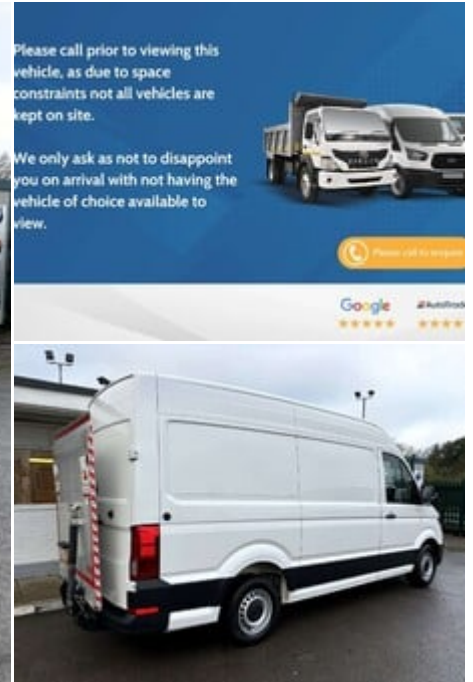

ideal commercials

Warnford Road, West Meon, Petersfield, Hampshire, GU32 1JN

2019 (69) Volkswagen Crafter CR35 L2 H2
Trendline 140 ps Tdi with Tail Lift

£18,990
+ VAT

Technical Data

Year: **2019 (69)**
Mileage: **59,894 miles**
Wheel Base: **Medium**
Euro Status: **6**
Engine Size: **2.0L**
Transmission: **Manual**
Fuel Type: **Diesel**
Colour: **Candy White**
Tax Rate: **£335 per year**
Seats: **3**

Specification

500kgs Capacity Tail Lift
Apple Car Play
Bluetooth
UK Mainland Delivery
Electric Front Windows
Euro 6
Rear Parking Camera
Service History
3 Months Warranty
Electric Mirrors

Description

Ideal Commercials present this 2019 Volkswagen Crafter CR35 L2 H2 Panel Van finished in Candy White. This rare vehicle is fitted with Volkswagen's 2.0 Tdi 140ps Euro 6 Engine and 6 Speed Gearbox and has covered 59894 Miles and is supplied with Service History and 3 Months Warranty. Inside you will find Bluetooth Phone and Media Connectivity, DAB/FM Radio with App Connect (CarPlay, Android Auto), Rear View Camera, Cruise Control, Electric Windows, Adjustable Steering Column, Height Adjustable Drivers Seat and Dual Passenger Seat with stowage below. Externally you will find a 500kgs Capacity Tail Lift at the Rear, Side Loading Door and Solid Barn Doors leading to a Ply Lined Cargo Bay (wit...