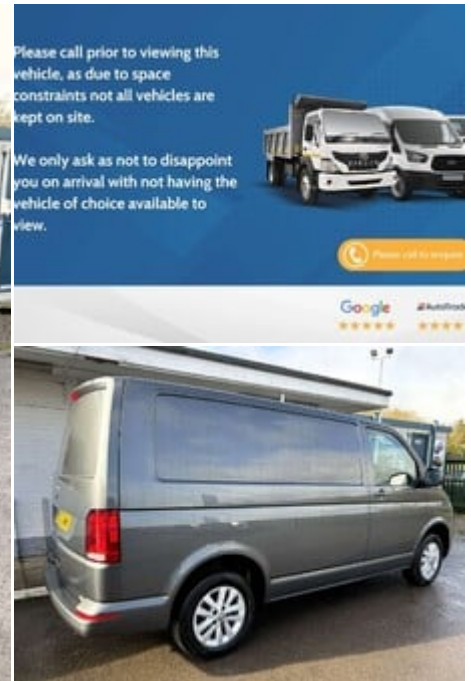

## 2020 (70) Volkswagen Transporter T30 Swb HighLine 150 ps Tdi Panel Van - Tailgate

£29,990