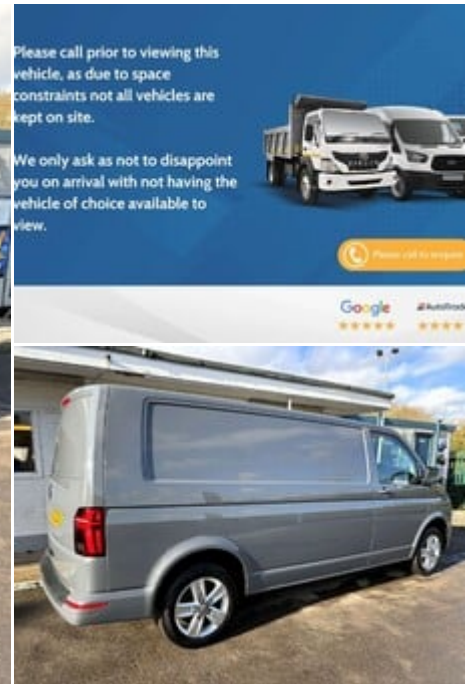

# ideal commercials

Warnford Road, West Meon, Petersfield, Hampshire, GU32 1JN

2022 (72) Volkswagen Transporter T32 Lwb  
HighLine 150 ps Tdi Panel Van with Tail Gate

£29,990  
+ VAT

## Technical Data

Year: **2022 (72)**  
Mileage: **29,147 miles**  
Euro Status: **6**  
Engine Size: **2.0L**  
Transmission: **Manual**  
Fuel Type: **Diesel**  
Colour: **Grey**  
Tax Rate: **£335 per year**  
Seats: **3**  
CO2: **190 g/km**

## Description

Ideal Commercials present this 2022 Volkswagen Transporter T32 Lwb Highline Panel Van finished in Pure Grey. This one owner vehicle is fitted with VW's 2.0 Tdi 150ps Euro 6 Engine and 6 Speed Gearbox and has covered only 29356 Miles and is supplied with a Full Service History and VW Manufacturers Warranty until October 2025. Inside you will find Air Conditioning, Bluetooth Phone and Media Connectivity, Adaptive Cruise Control, Heated Windscreen, DAB/FM Radio with Apple Car Play and USB Connectivity, Automatic Headlights, Electric Windows, Electrically Adjustable & Heated Power Folding Wing Mirrors, Reach and Rake Adjustable Steering Column, Height Adjustable Drivers Seat with Arm Rest and ...