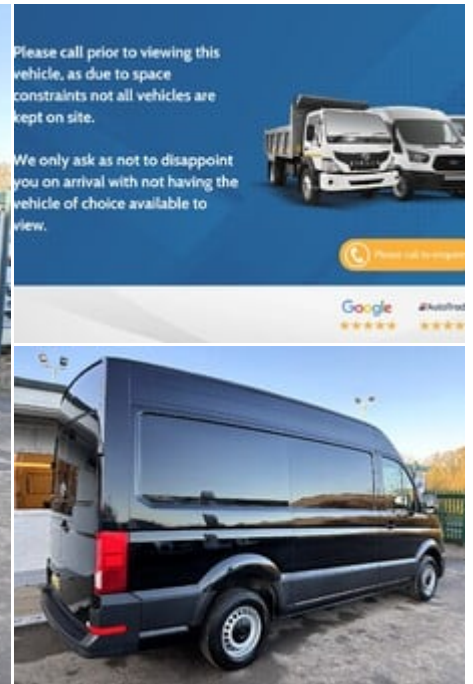

ideal commercials

Warnford Road, West Meon, Petersfield, Hampshire, GU32 1JN

2022 (72) Volkswagen Crafter CR30 Tdi L2 H2
Startline with Air Con

£26,990
+ VAT

Technical Data

Year: **2022 (72)**
Mileage: **13,912 miles**
Euro Status: **6**
Engine Size: **2.0L**
Transmission: **Manual**
Fuel Type: **Diesel**
Colour: **Deep Black Pearlescent**
Tax Rate: **£335 per year**
Unladen Weight: **2,199 kg**
Seats: **3**

Description

Ideal Commercials present this 2022 Volkswagen Crafter CR30 L2 H2 Startline Panel Van finished in Deep Black Pearlescent. This one owner vehicle is fitted with Volkswagen's 2.0 Tdi Euro 6 Engine and 6 Speed Gearbox and has covered only 13912 Miles and is supplied with a Full Service History and Volkswagen Manufacturers Warranty until October 2025. Inside you will find Air Conditioning, Bluetooth Phone and Media Connectivity, FM Radio with USB Connectivity, Electric Windows, Adjustable Steering Column, Cloth Upholstery with Drivers Seat and Dual Passenger Seat with Stowage Below and Folding Centre Seat. Externally you will find Remote Central Locking, Front and Rear Parking Sensors, Metall...