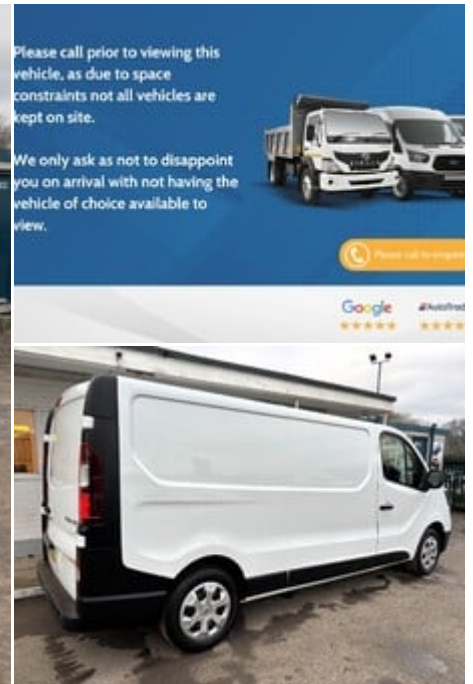

## Technical Data

Year: **2022 (72)**  
Mileage: **12,253 miles**  
Wheel Base: **Long**  
Euro Status: **6**  
Engine Size: **2.0L**  
Transmission: **Manual**  
Fuel Type: **Diesel**  
Colour: **Glacier White**  
Tax Rate: **£335 per year**  
Unladen Weight: **1,904 kg**