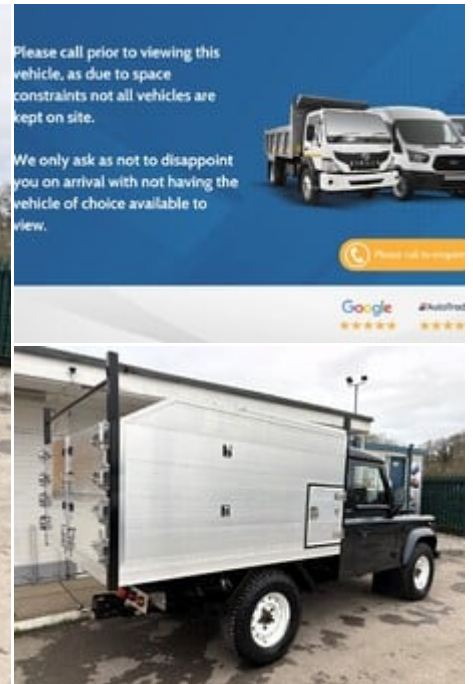

## 2016 (16) Land Rover Defender 110 TD Arbor Tipper with Toolbox

£34,990  
+ VAT

### Technical Data

Year: **2016 (16)**  
Mileage: **13,900 miles**  
Wheel Base: **Long**  
Euro Status: **5**  
Engine Size: **2.2L**  
Transmission: **Manual**  
Fuel Type: **Diesel**  
Colour: **Aintree Green**  
Tax Rate: **£335 per year**  
Seats: **2**

### Specification

New Alloy Tipping Body  
3.5t Towing Capacity  
Service History  
3 Months Warranty  
FM Radio

All Wheel Drive  
Euro 5  
UK Mainland Delivery  
CD Player  
Barn Doors

### Description

Ideal Commercials present this 2016 Land Rover Defender 110 TD Arborous Tipper Truck finished in Aintree Green. This two owner vehicle is fitted with Land Rover's 2.2 TD 122hp Euro 5 Engine and 6 Speed Gearbox and has covered only 13900 Miles and is supplied Fully Serviced and wiht 3 Months Warranty. Inside you will find Bluetooth Phone Connectivity, CD Player with FM Radio and USB Connectivity, Front Cubby Box with Cup Holders and Manual Gearbox Range Selection with Centre Diff Lock. Externally you will find a New Alloy Arbor Tipping Body with Side to Side Toolbox, Ladder Bars, and Double Barn Doors, along with a Pop Up Roof for Chipping, Remote Anti Theft Immobiliser, Towbar with Electr...