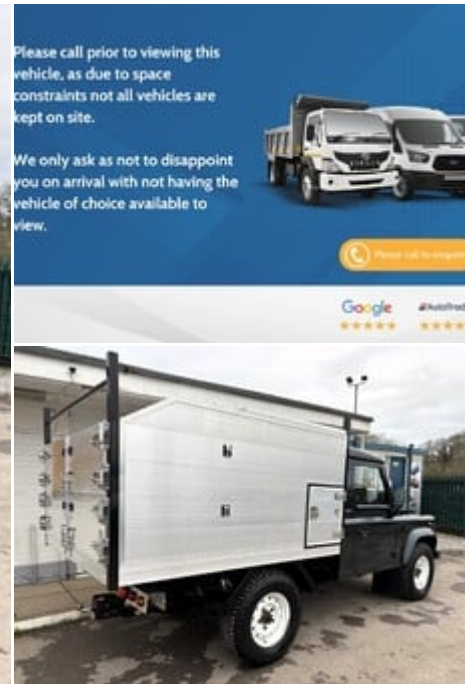

ideal commercials

Warnford Road, West Meon, Petersfield, Hampshire, GU32 1JN

2016 (16) Land Rover Defender 110 TD Arbor Tipper with Toolbox

£34,990
+ VAT

Technical Data

Year: **2016 (16)**
Mileage: **13,900 miles**
Wheel Base: **Long**
Euro Status: **5**
Engine Size: **2.2L**
Transmission: **Manual**
Fuel Type: **Diesel**
Colour: **Aintree Green**
Tax Rate: **£335 per year**
Seats: **2**

Specification

New Alloy Tipping Body
3.5t Towing Capacity
Service History
3 Months Warranty
FM Radio

All Wheel Drive
Euro 5
UK Mainland Delivery
CD Player
Barn Doors

Description

Ideal Commercials present this 2016 Land Rover Defender 110 TD Arborous Tipper Truck finished in Aintree Green. This two owner vehicle is fitted with Land Rover's 2.2 TD 122hp Euro 5 Engine and 6 Speed Gearbox and has covered only 13900 Miles and is supplied Fully Serviced and wiht 3 Months Warranty. Inside you will find Bluetooth Phone Connectivity, CD Player with FM Radio and USB Connectivity, Front Cubby Box with Cup Holders and Manual Gearbox Range Selection with Centre Diff Lock. Externally you will find a New Alloy Arbor Tipping Body with Side to Side Toolbox, Ladder Bars, and Double Barn Doors, along with a Pop Up Roof for Chipping, Remote Anti Theft Immobiliser, Towbar with Electr...