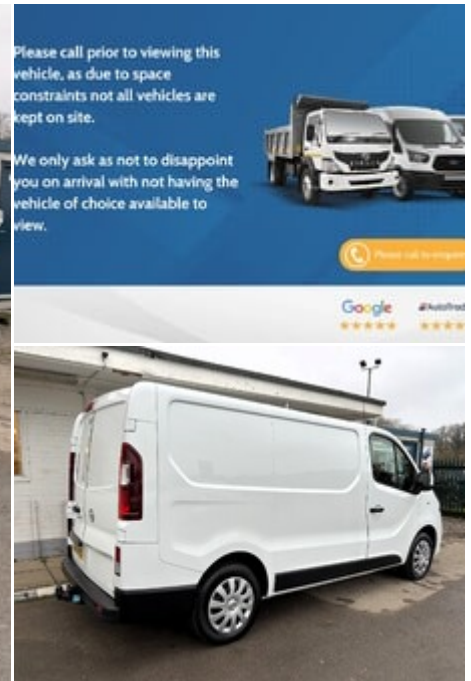

ideal commercials

Warnford Road, West Meon, Petersfield, Hampshire, GU32 1JN

2020 (20) Nissan NV300 120 ps dCi Acenta L1H1
Panel Van

£12,490
+ VAT

Technical Data

Year: **2020 (20)**
Mileage: **49,875 miles**
Wheel Base: **Short**
Euro Status: **6**
Engine Size: **2.0L**
Transmission: **Manual**
Fuel Type: **Diesel**
Colour: **Glacier White**
Tax Rate: **£335 per year**
Unladen Weight: **1,655 kg**

Description

Ideal Commercials present this 2020 Nissan NV300 Acenta L1 H1 Panel Van finished in Glacier White. This two owner vehicle is fitted with Nissan's 1.6 dCi 120ps Euro 6 Engine and 6 Speed Gearbox and has covered 49875 Miles and is supplied with a Full Nissan Main Dealer Service History and Nissan Manufacturers Warranty until June 2025. Inside you will find Air Conditioning, Bluetooth Phone and Media Connectivity, DAB/FM Radio with USB Connectivity, Electric Windows, Electrically Adjustable & Heated Wing Mirrors, Adjustable Steering Column, Height Adjustable Drivers Seat with Arm Rest and Dual Passenger Seat with stowage below and folding centre seat. Externally you will find Remote Cent...