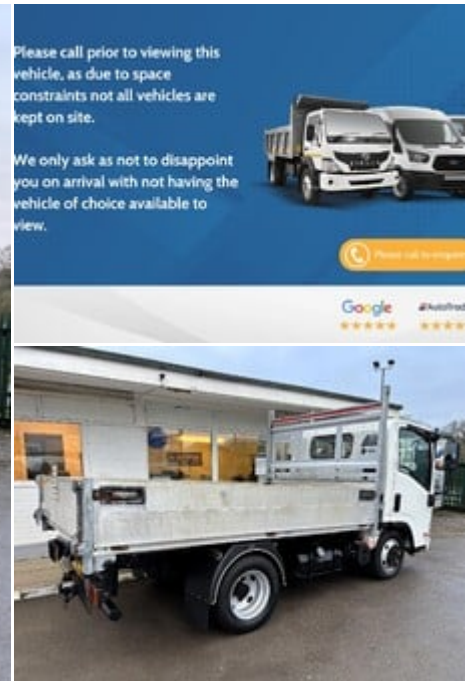

ideal commercials

Warnford Road, West Meon, Petersfield, Hampshire, GU32 1JN

2019 (19) Isuzu Gafter N35.125T Drw Single
Cab Tipper

£17,990
+ VAT

Technical Data

Year: **2019 (19)**
Mileage: **30,995 miles**
Wheel Base: **Short**
Euro Status: **6**
Engine Size: **1.9L**
Transmission: **Manual**
Fuel Type: **Diesel**
Colour: **White**
Tax Rate: **£335 per year**
Seats: **3**

Specification

Euro 6
Bluetooth
3.5t Towing Capacity
Electric Front Windows
Power Steering
Alloy Tipping Body
DAB Radio
UK Mainland Delivery
Adjustable Steering Column
FM Radio

Description

Ideal Commercials present this 2019 Isuzu Gafter N35.125t Single Cab Tipper finished in White. This is owner vehicle is fitted with Isuzu's 1.9 TD 125ps Euro 6 Engine and 6 Speed Gearbox and has covered only 30995 Miles and is supplied Fully Serviced and with 3 Months Warranty. Inside you will find Bluetooth Phone and Media Connectivity, DAB/FM Radio with USB Connectivity, Electric Windows, Hand Throttle, Suspended Drivers Seat and Dual Passenger Seat. Externally you will find an Alloy Tipping Body, Dual Rear Wheels, Towbar with Electrics, Rear Light Guards and Remote Central Locking. To save your time we offer a UK Mainland Delivery Service to help with those busy days. Vehicle supplied...