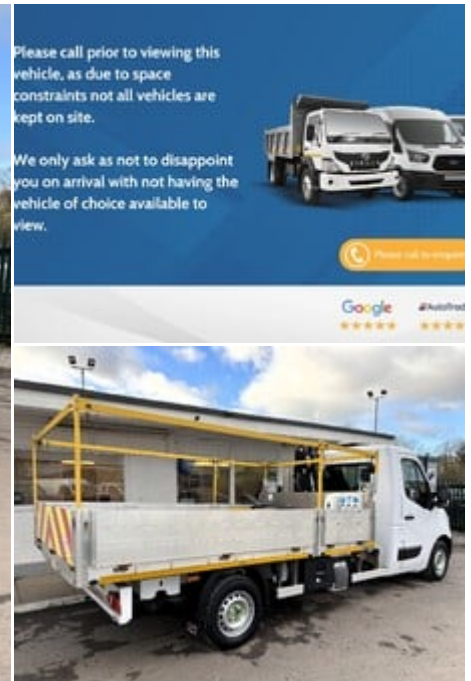

ideal commercials

Warnford Road, West Meon, Petersfield, Hampshire, GU32 1JN

2018 (68) Vauxhall Movano L3H1 R3500
Dropside Truck with Hiab T-HIDUO 013

£24,990
+ VAT

Technical Data

Year: **2018 (68)**
Wheel Base: **Long**
Euro Status: **6**
Engine Size: **2.3L**
Transmission: **Manual**
Fuel Type: **Diesel**
Colour: **Glacier White**
Tax Rate: **£335 per year**
Seats: **3**
CO2: **232 g/km**

Specification

Air Conditioning	Bluetooth
DAB Radio	Hiab 013 Crane
Euro 6	Cruise Control
Electric Front Windows	Electric Mirrors
Adjustable Steering Column	Power Steering

Description

Ideal Commercials present this 2018 Vauxhall Movano R3500 Single Cab Dropside Truck with Crane finished in Glacier White. This one owner vehicle is fitted with Vauxhall's 2.3 Cdti 130ps Euro 6 Engine and 6 Speed Gearbox and has covered only xxxxx Miles and is supplied with Service History and 3 Months Warranty. Inside you will find Air Conditioning, Bluetooth Phone and Media Connectivity, DAB/FM Radio with USB Connectivity, Cruise Control, Electric Windows, Electrically Adjustable & Heated Wing Mirrors, Adjustable Steering Column, Height Adjustable Drivers Seat with Arm Rest and Dual Passenger Seat. Externally you will find a Hiab T-HIDUO 013 Crane fitted behind the Cab, with Nearside...