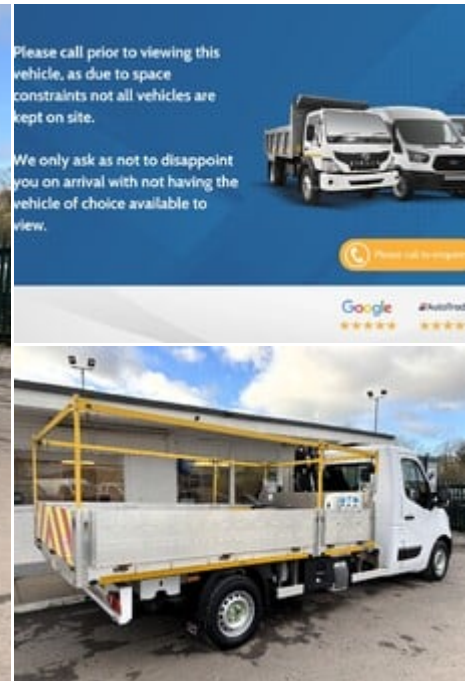

# ideal commercials

Warnford Road, West Meon, Petersfield, Hampshire, GU32 1JN

2018 (68) Vauxhall Movano L3H1 R3500  
Dropside Truck with Hiab T-HIDUO 013

£24,990  
+ VAT

## Technical Data

Year: **2018 (68)**  
Wheel Base: **Long**  
Euro Status: **6**  
Engine Size: **2.3L**  
Transmission: **Manual**  
Fuel Type: **Diesel**  
Colour: **Glacier White**  
Tax Rate: **£335 per year**  
Seats: **3**  
CO2: **232 g/km**

## Specification

Air Conditioning	Bluetooth
DAB Radio	Hiab 013 Crane
Euro 6	Cruise Control
Electric Front Windows	Electric Mirrors
Adjustable Steering Column	Power Steering

## Description

Ideal Commercials present this 2018 Vauxhall Movano R3500 Single Cab Dropside Truck with Crane finished in Glacier White. This one owner vehicle is fitted with Vauxhall's 2.3 Cdti 130ps Euro 6 Engine and 6 Speed Gearbox and has covered only xxxxx Miles and is supplied with Service History and 3 Months Warranty. Inside you will find Air Conditioning, Bluetooth Phone and Media Connectivity, DAB/FM Radio with USB Connectivity, Cruise Control, Electric Windows, Electrically Adjustable & Heated Wing Mirrors, Adjustable Steering Column, Height Adjustable Drivers Seat with Arm Rest and Dual Passenger Seat. Externally you will find a Hiab T-HIDUO 013 Crane fitted behind the Cab, with Nearside...