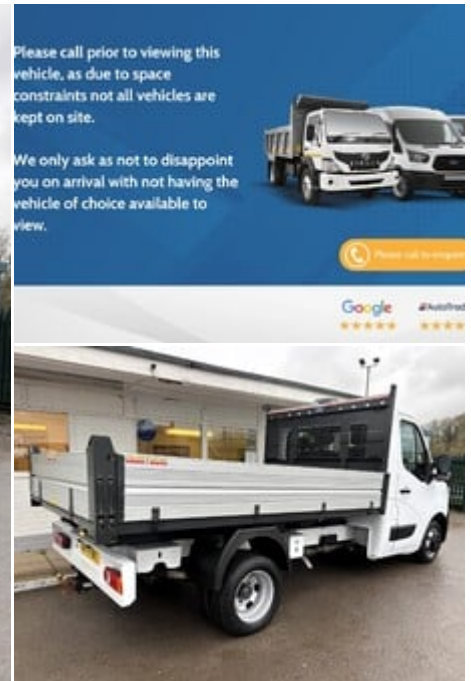

# ideal commercials

Warnford Road, West Meon, Petersfield, Hampshire, GU32 1JN

2020 (70) Renault Master ML35 Business 130 ps  
dCi Tipper

£17,990  
+ VAT

## Technical Data

Year: **2020 (70)**  
Mileage: **39,604 miles**  
Wheel Base: **Medium**  
Euro Status: **6**  
Engine Size: **2.3L**  
Transmission: **Manual**  
Fuel Type: **Diesel**  
Colour: **Mineral White**  
Tax Rate: **£335 per year**  
Seats: **3**

## Description

Ideal Commercials present this 2020 Renault Master ML35 Business Single Cab Tipper Truck finished in Mineral White. This one owner vehicle is fitted with Renault's 2.3 dCi 130ps Euro 6 Engine and 6 Speed Gearbox and has covered only 39604 Miles and is supplied with a Full Service History and 3 Months Warranty. Inside you will find Bluetooth Phone and Media Connectivity, DAB/FM Radio with USB Connectivity, Auto Headlights and Wipers, Electric Windows, Electrically Adjustable & Heated Wing Mirrors, Reach and Rake Adjustable Steering Column, Height Adjustable Drivers Seat with Arm Rest and Dual Passenger Seat. Externally you will find Dual Rear Wheels, Remote Central Locking, Factory Tip...