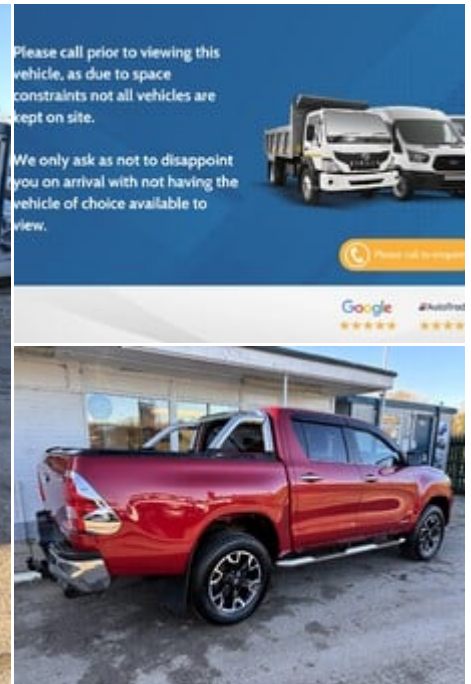

# ideal commercials

Warnford Road, West Meon, Petersfield, Hampshire, GU32 1JN

2017 (17) Toyota Hilux Invincible X 4WD D-4D  
Pickup with Sat Nav & Roller Shutter

£25,490  
No VAT

## Technical Data

Year: **2017 (17)**  
Mileage: **35,732 miles**  
Euro Status: **6**  
Engine Size: **2.4L**  
Transmission: **Automatic**  
Fuel Type: **Diesel**  
Colour: **Crimson Spark Red**  
Tax Rate: **£335 per year**  
Unladen Weight: **2,155 kg**  
Seats: **5**

## Description

Ideal Commercials present this **\*\*No VAT\*\*** 2017 Toyota Hilux Invincible X Double Cab 4x4 Pickup finished in Crimson Spark Red. This two owner vehicle is fitted with Toyota's 2.4 D-4D 150ps Euro 6 Engine and Automatic Gearbox and has covered only 35732 Miles and is supplied with Service History and 3 Months Warranty. Inside you will find Satellite Navigation, Climate Controlled Air Conditioning, Leather Upholstery, Rear Parking Camera, Bluetooth Phone and Media Connectivity, CD Player with DAB/FM Radio and USB Connectivity, Cruise Control, Heated Front Seats, Selectable Four Wheel Drive with Rear Differential Lock, Lane Departure Warning, Pre Collision Assist, Electric Front and Rear Windows...